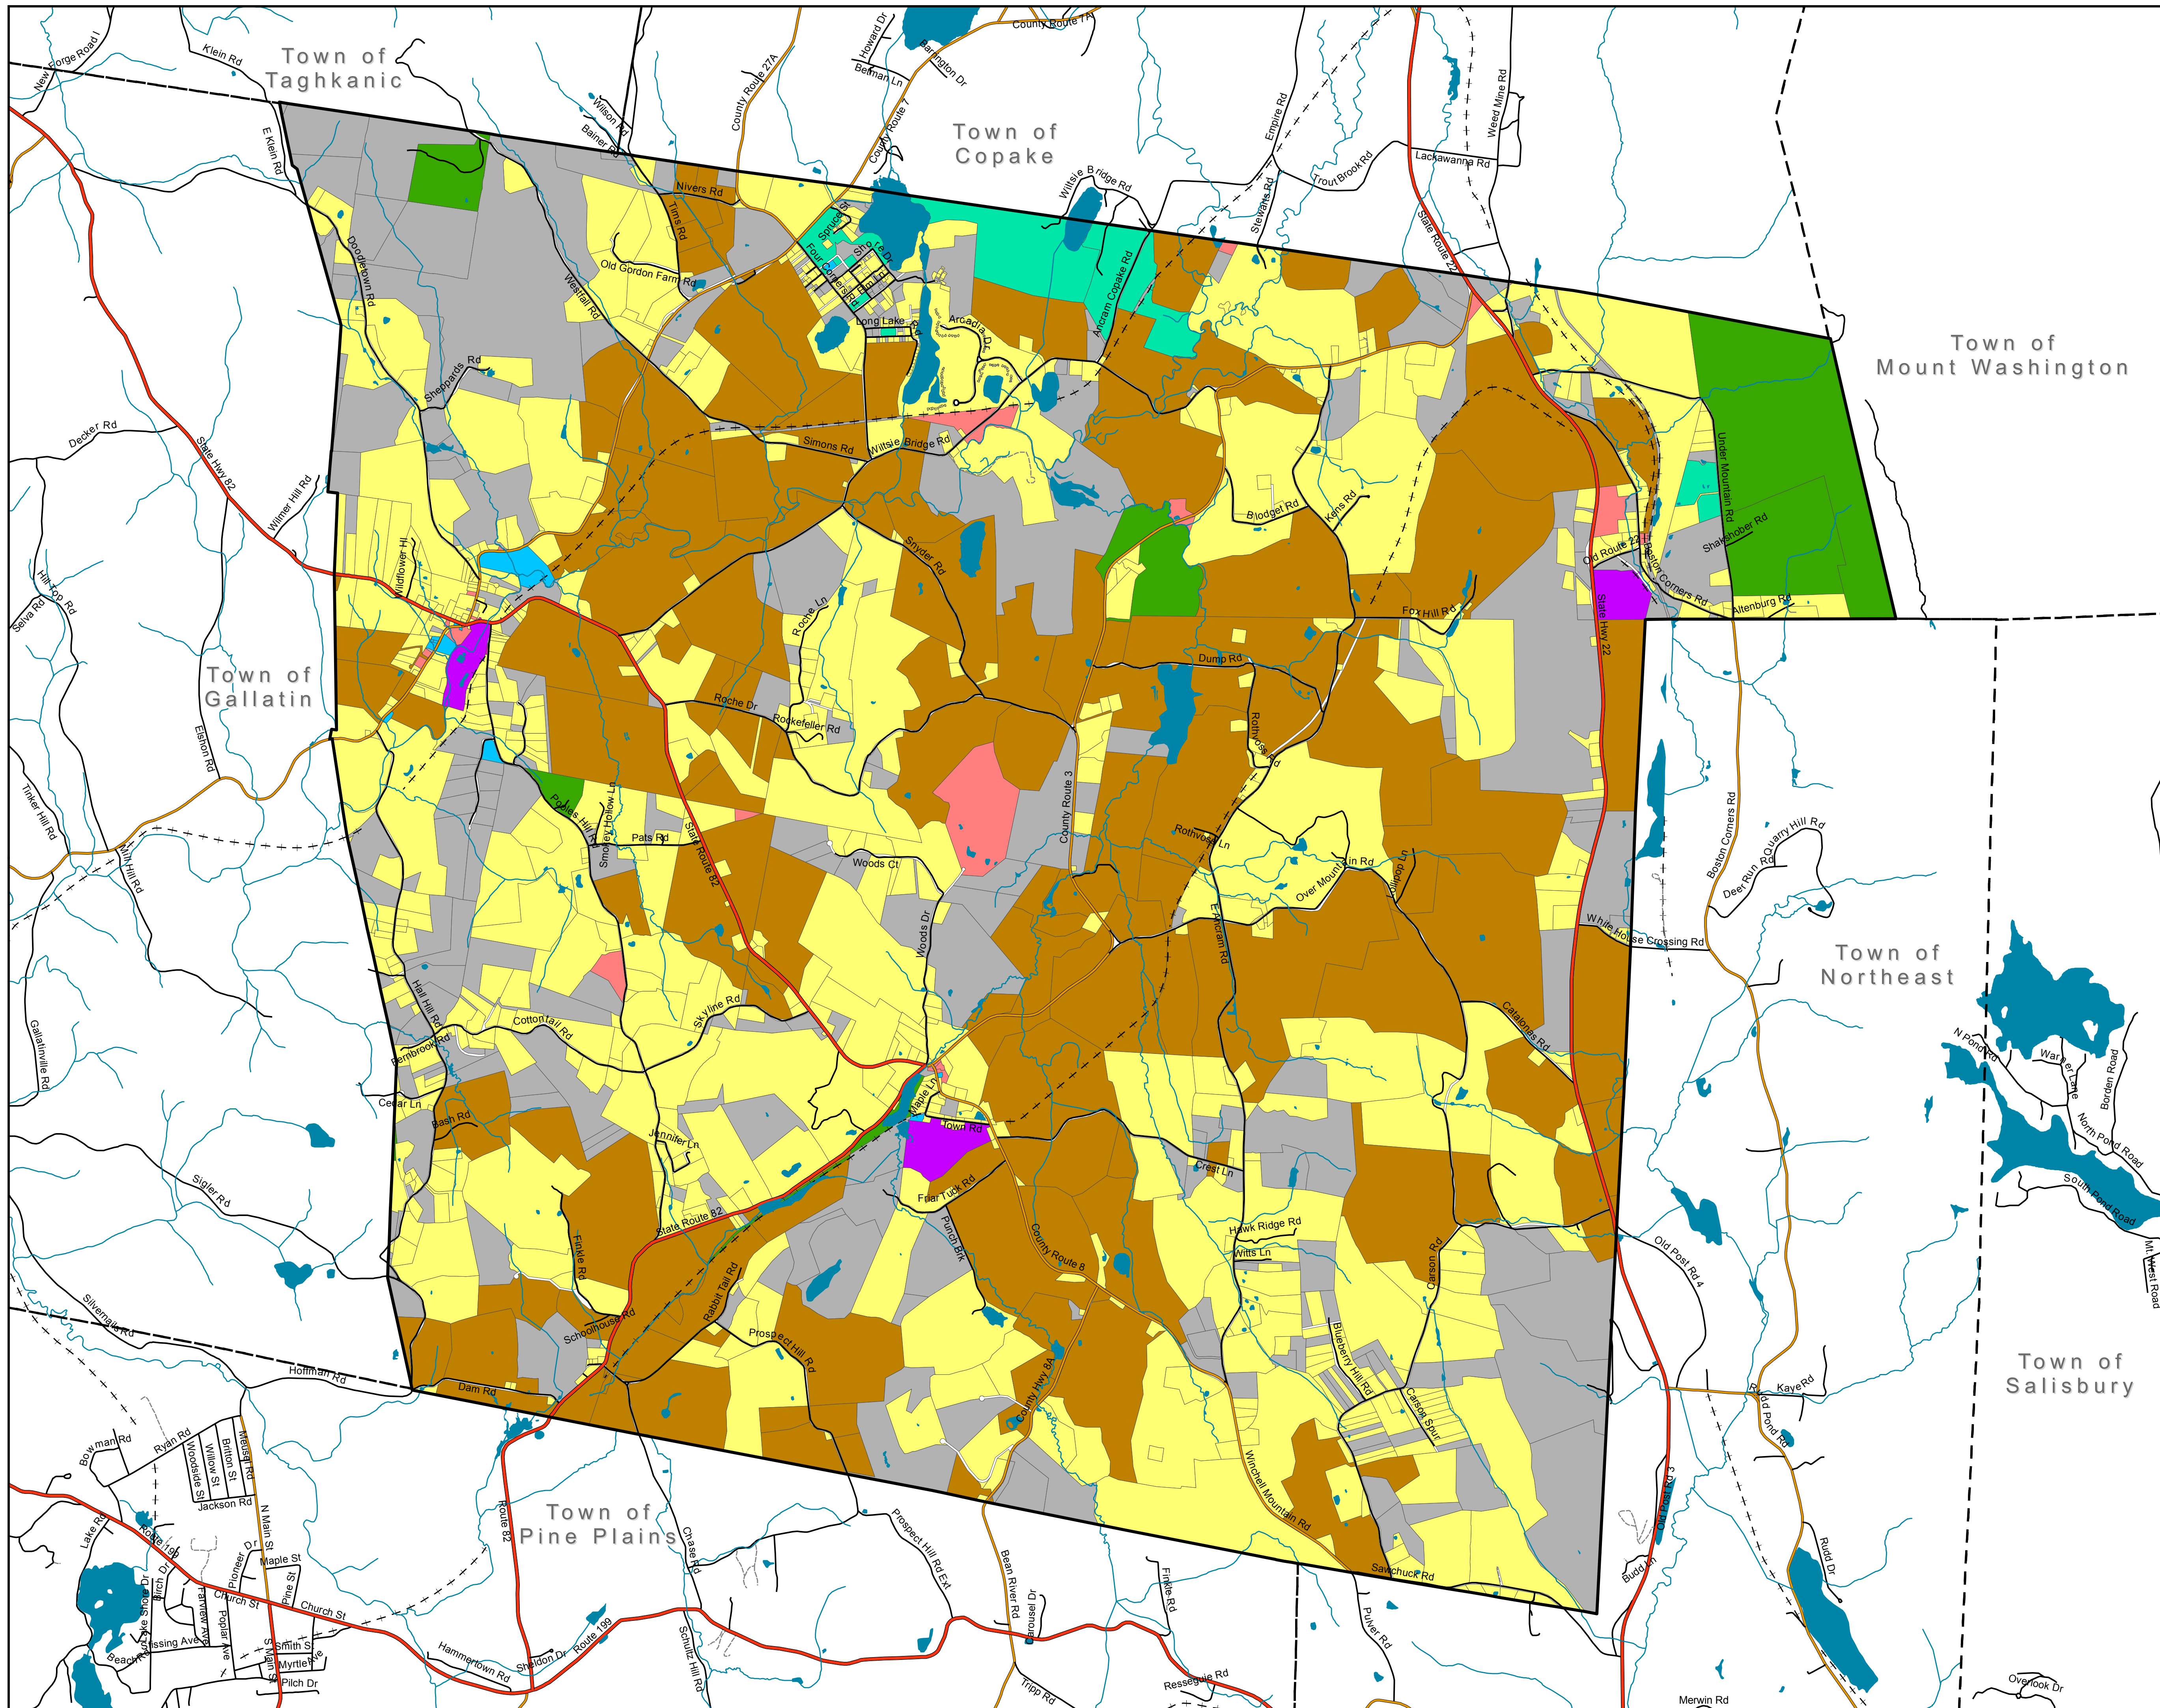

# Town of Ancram

## Columbia County, NY

### Property Class

- Town Boundary
- Neighboring Towns
- Water
- Streams
- Roads**
- State Route
- County Road
- Local Road
- Private Road/Parking
- Driveway
- Railroads (abandoned)
- Property Class**
- Agricultural
- Residential
- Commercial
- Industrial
- Community Services
- Public Services
- Recreation and Entertainment
- Wild, Forested, Conservation Lands and Public Parks
- Vacant Land

Draft Map Date:  
2-22-2008

0 0.25 0.5 1 1.5 Miles

 **Community Planning &  
Environmental Associates**

Nan Stolzenburg, AICP - [www.planningbetterplaces.com](http://www.planningbetterplaces.com)  
152 Stolzenburg Road, Berne, NY 12023  
Don Meltz, Planning and GIS - [www.donmeltz.com](http://www.donmeltz.com)