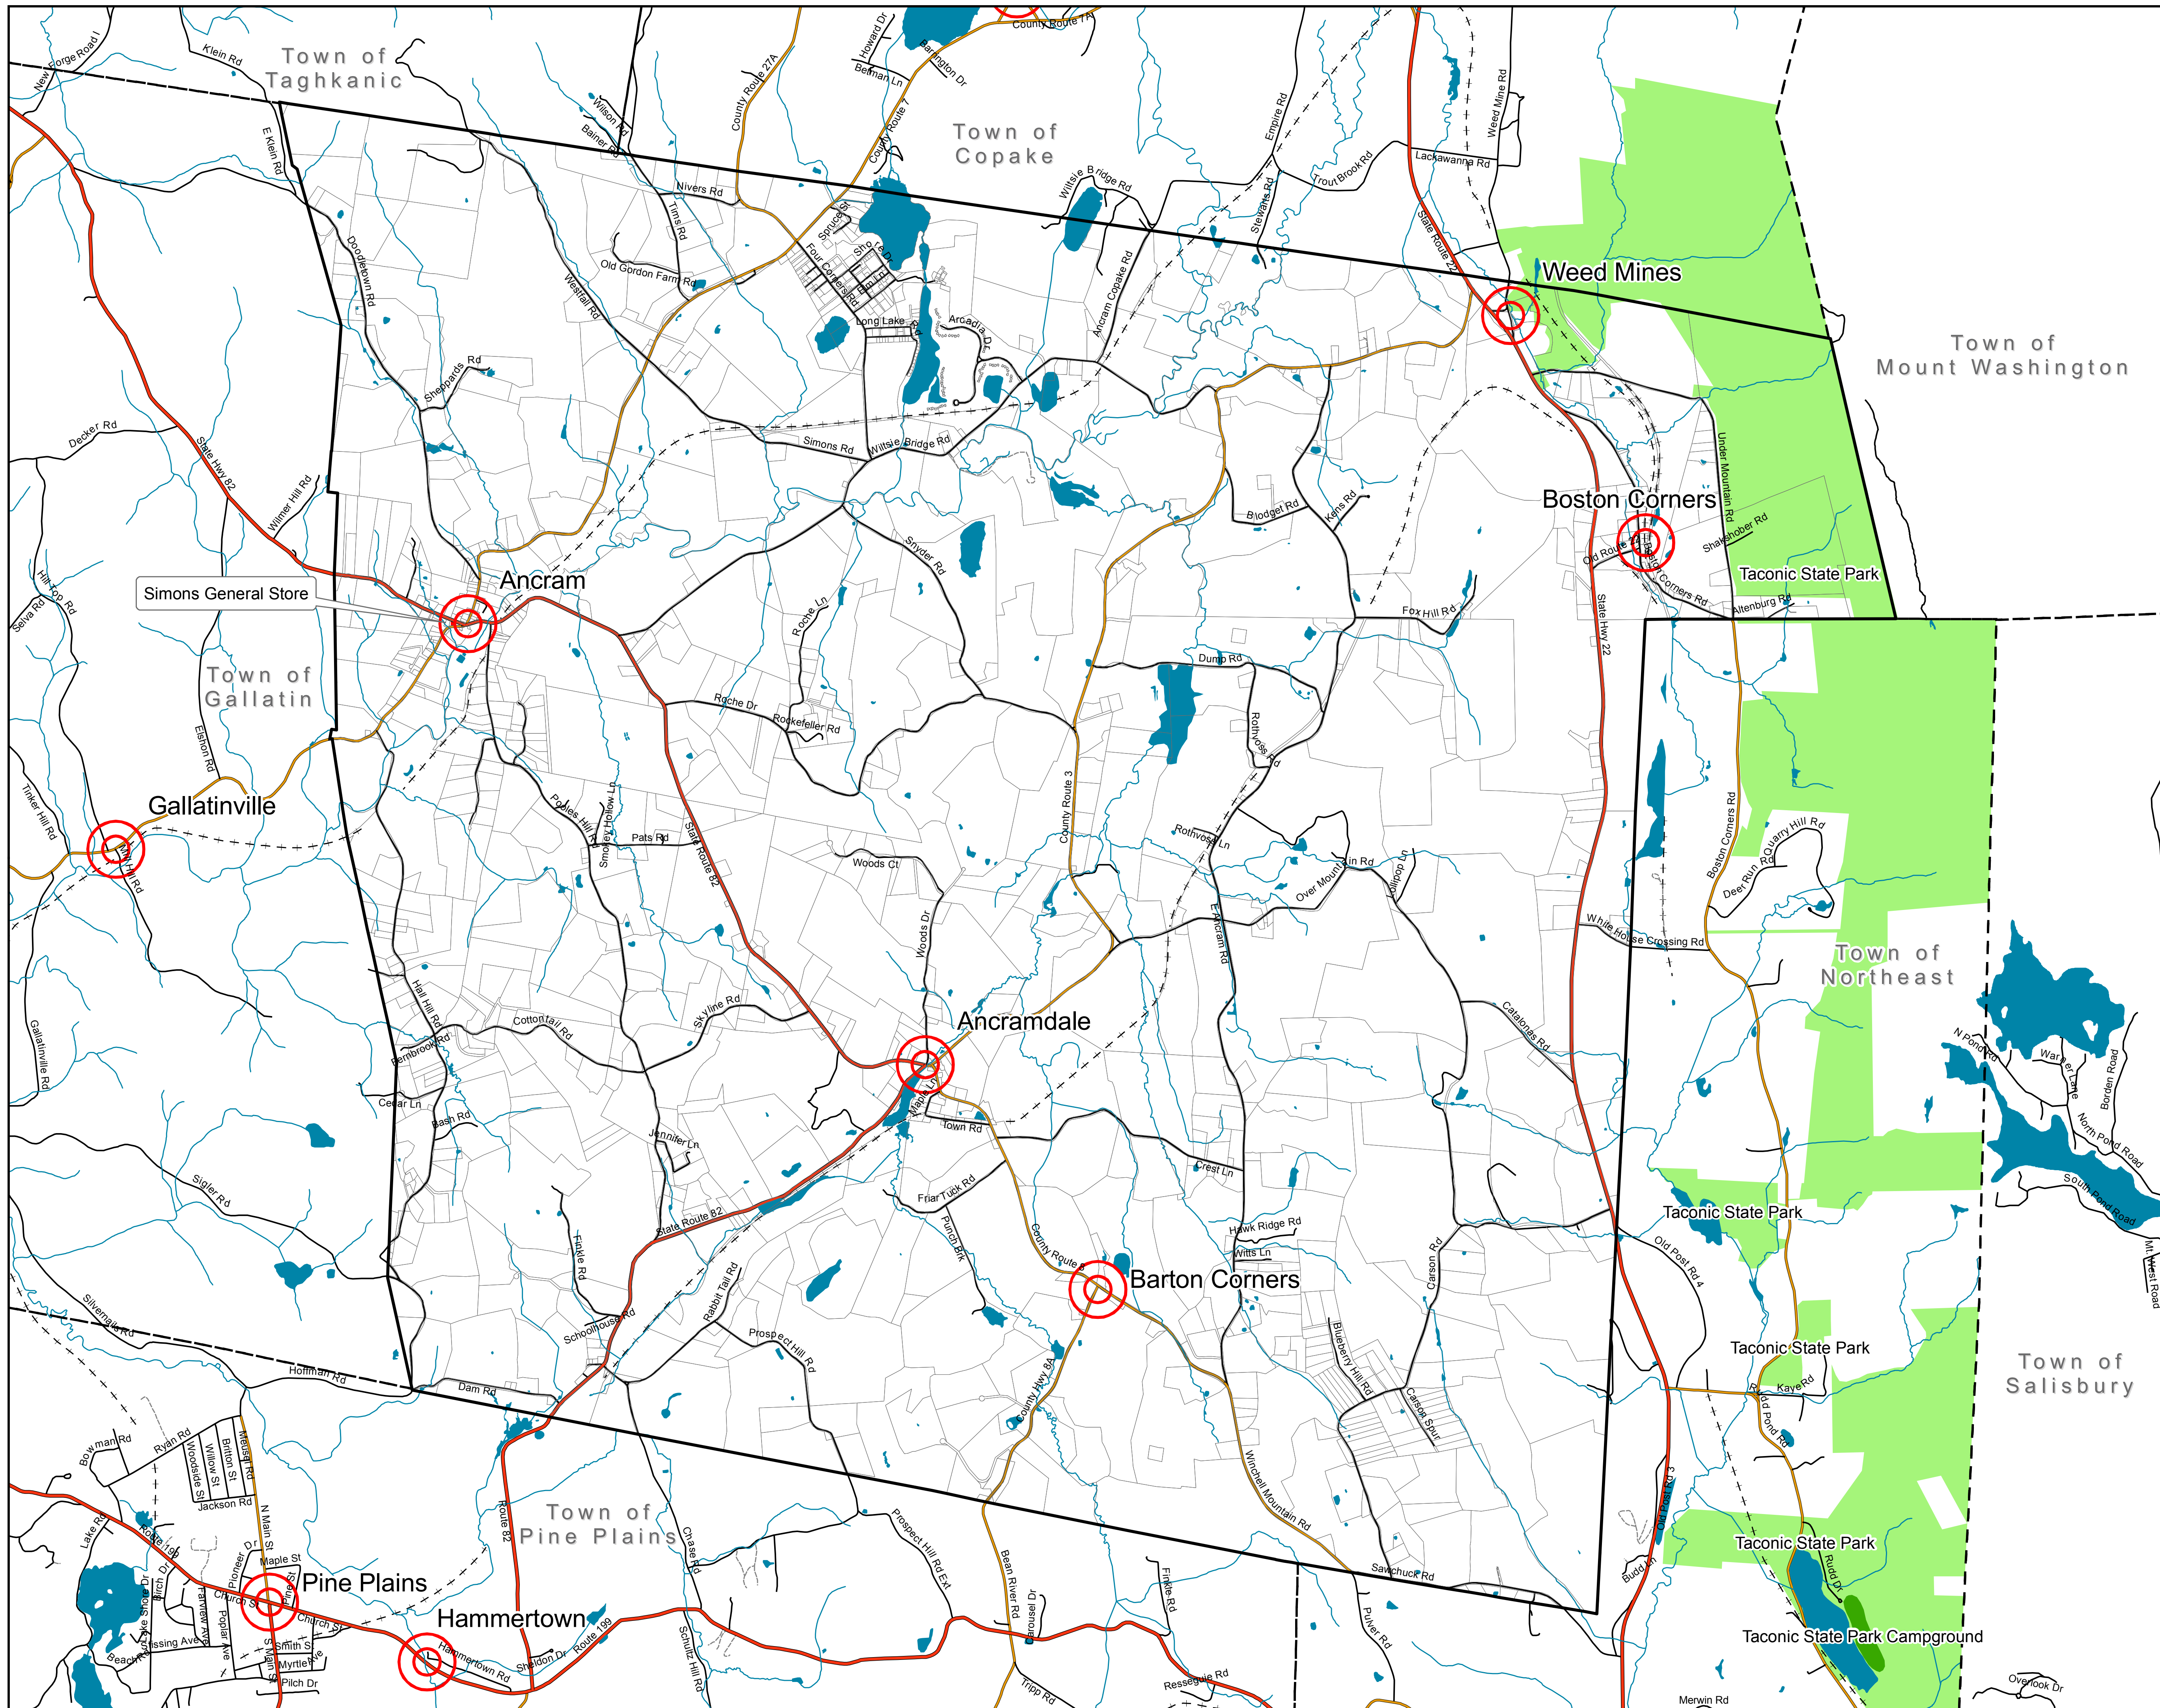

Town of Ancram

Columbia County, NY

National Register, Recreation Sites and Unincorporated Places

- Town Boundary
- Neighboring Towns
- Water
- Streams
- Roads**
 - State Route
 - County Road
 - Local Road
 - Private Road/Parking
 - Driveway
 - Railroads (abandoned)
- National Register Sites
- State Campground
- State Park
- Unincorporated Places

Draft Map Date:
2-22-2008

 **Community Planning &
Environmental Associates**

Nan Stolzenburg, AICP - www.planningbetterplaces.com
152 Stolzenburg Road, Berne, NY 12023
Don Meltz, Planning and GIS - www.donmeltz.com