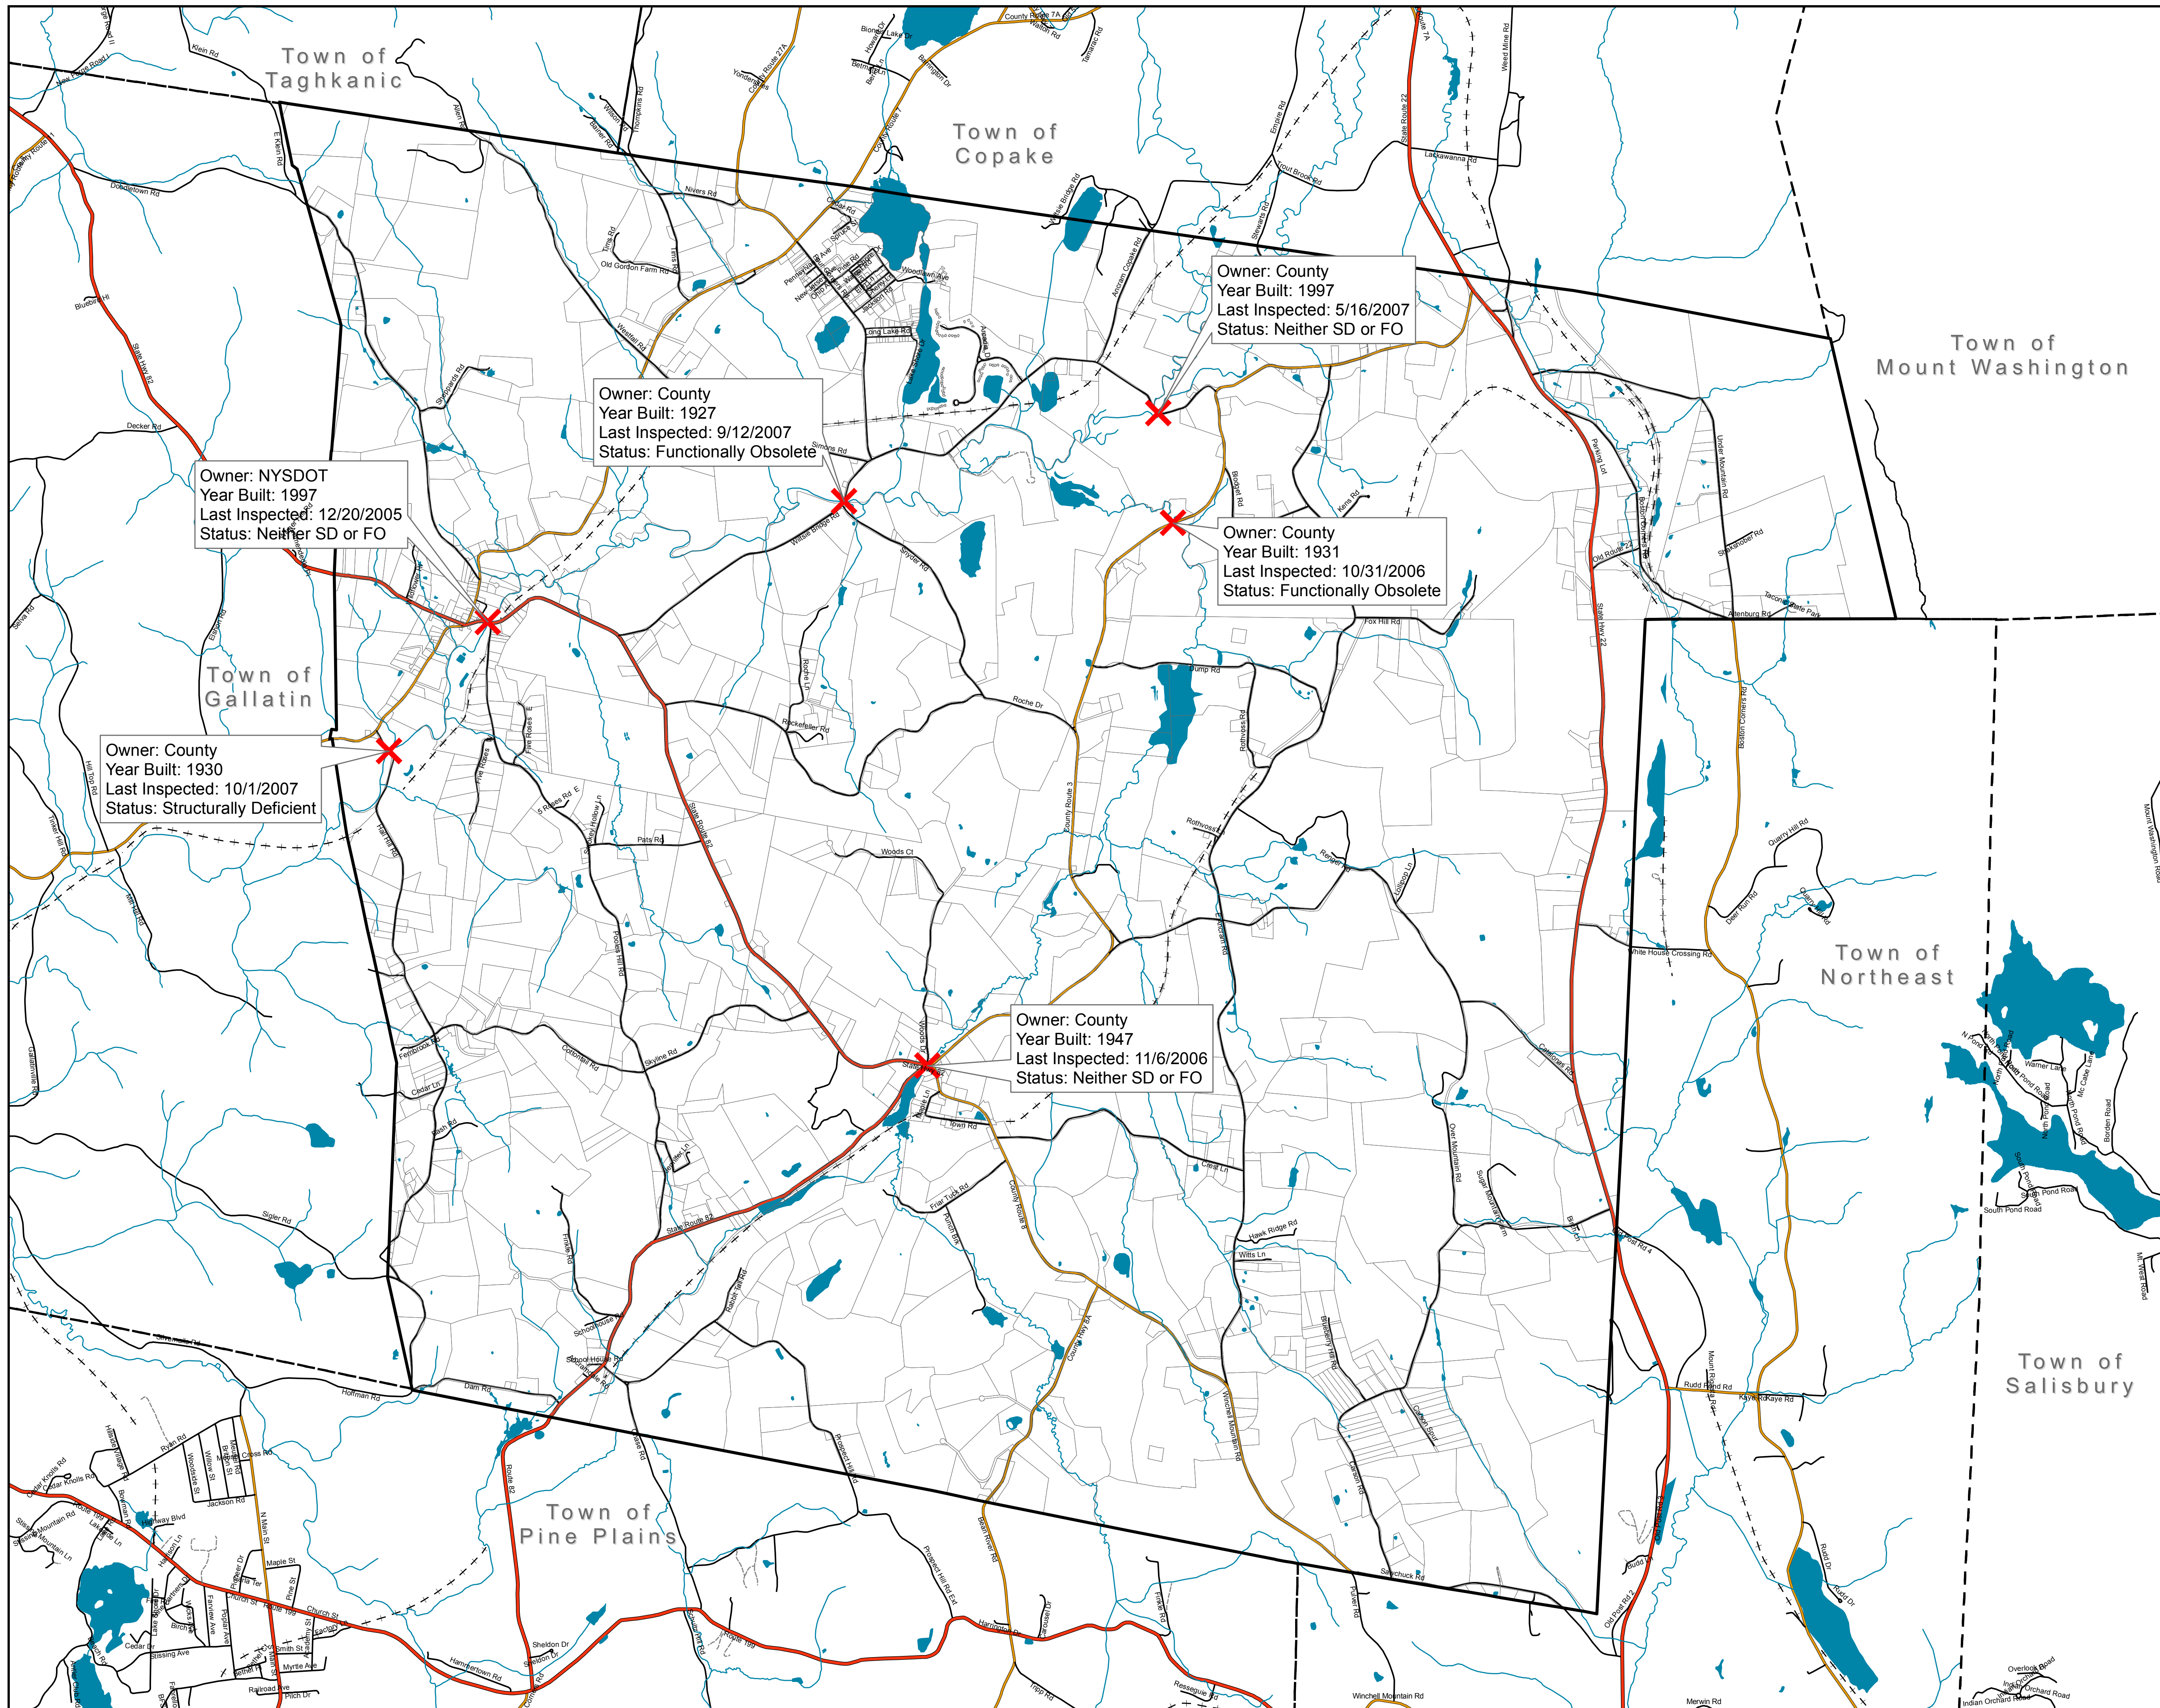

# Town of Ancram

## Columbia County, NY

### Roads and Property Boundaries

- Town Boundary
- Neighboring Towns
- Parcel Boundaries
- Water
- Streams
- Roads**
- State Route
- County Road
- Local Road
- Private Road/Parking
- Driveway
- Railroads (abandoned)

Town of Mount Washington

Town of Northeast

Town of Salisbury

Town of Pine Plains

Town of Gallatin

Town of Taghkanic

Town of Copake

Draft Map Date:  
2-22-2008