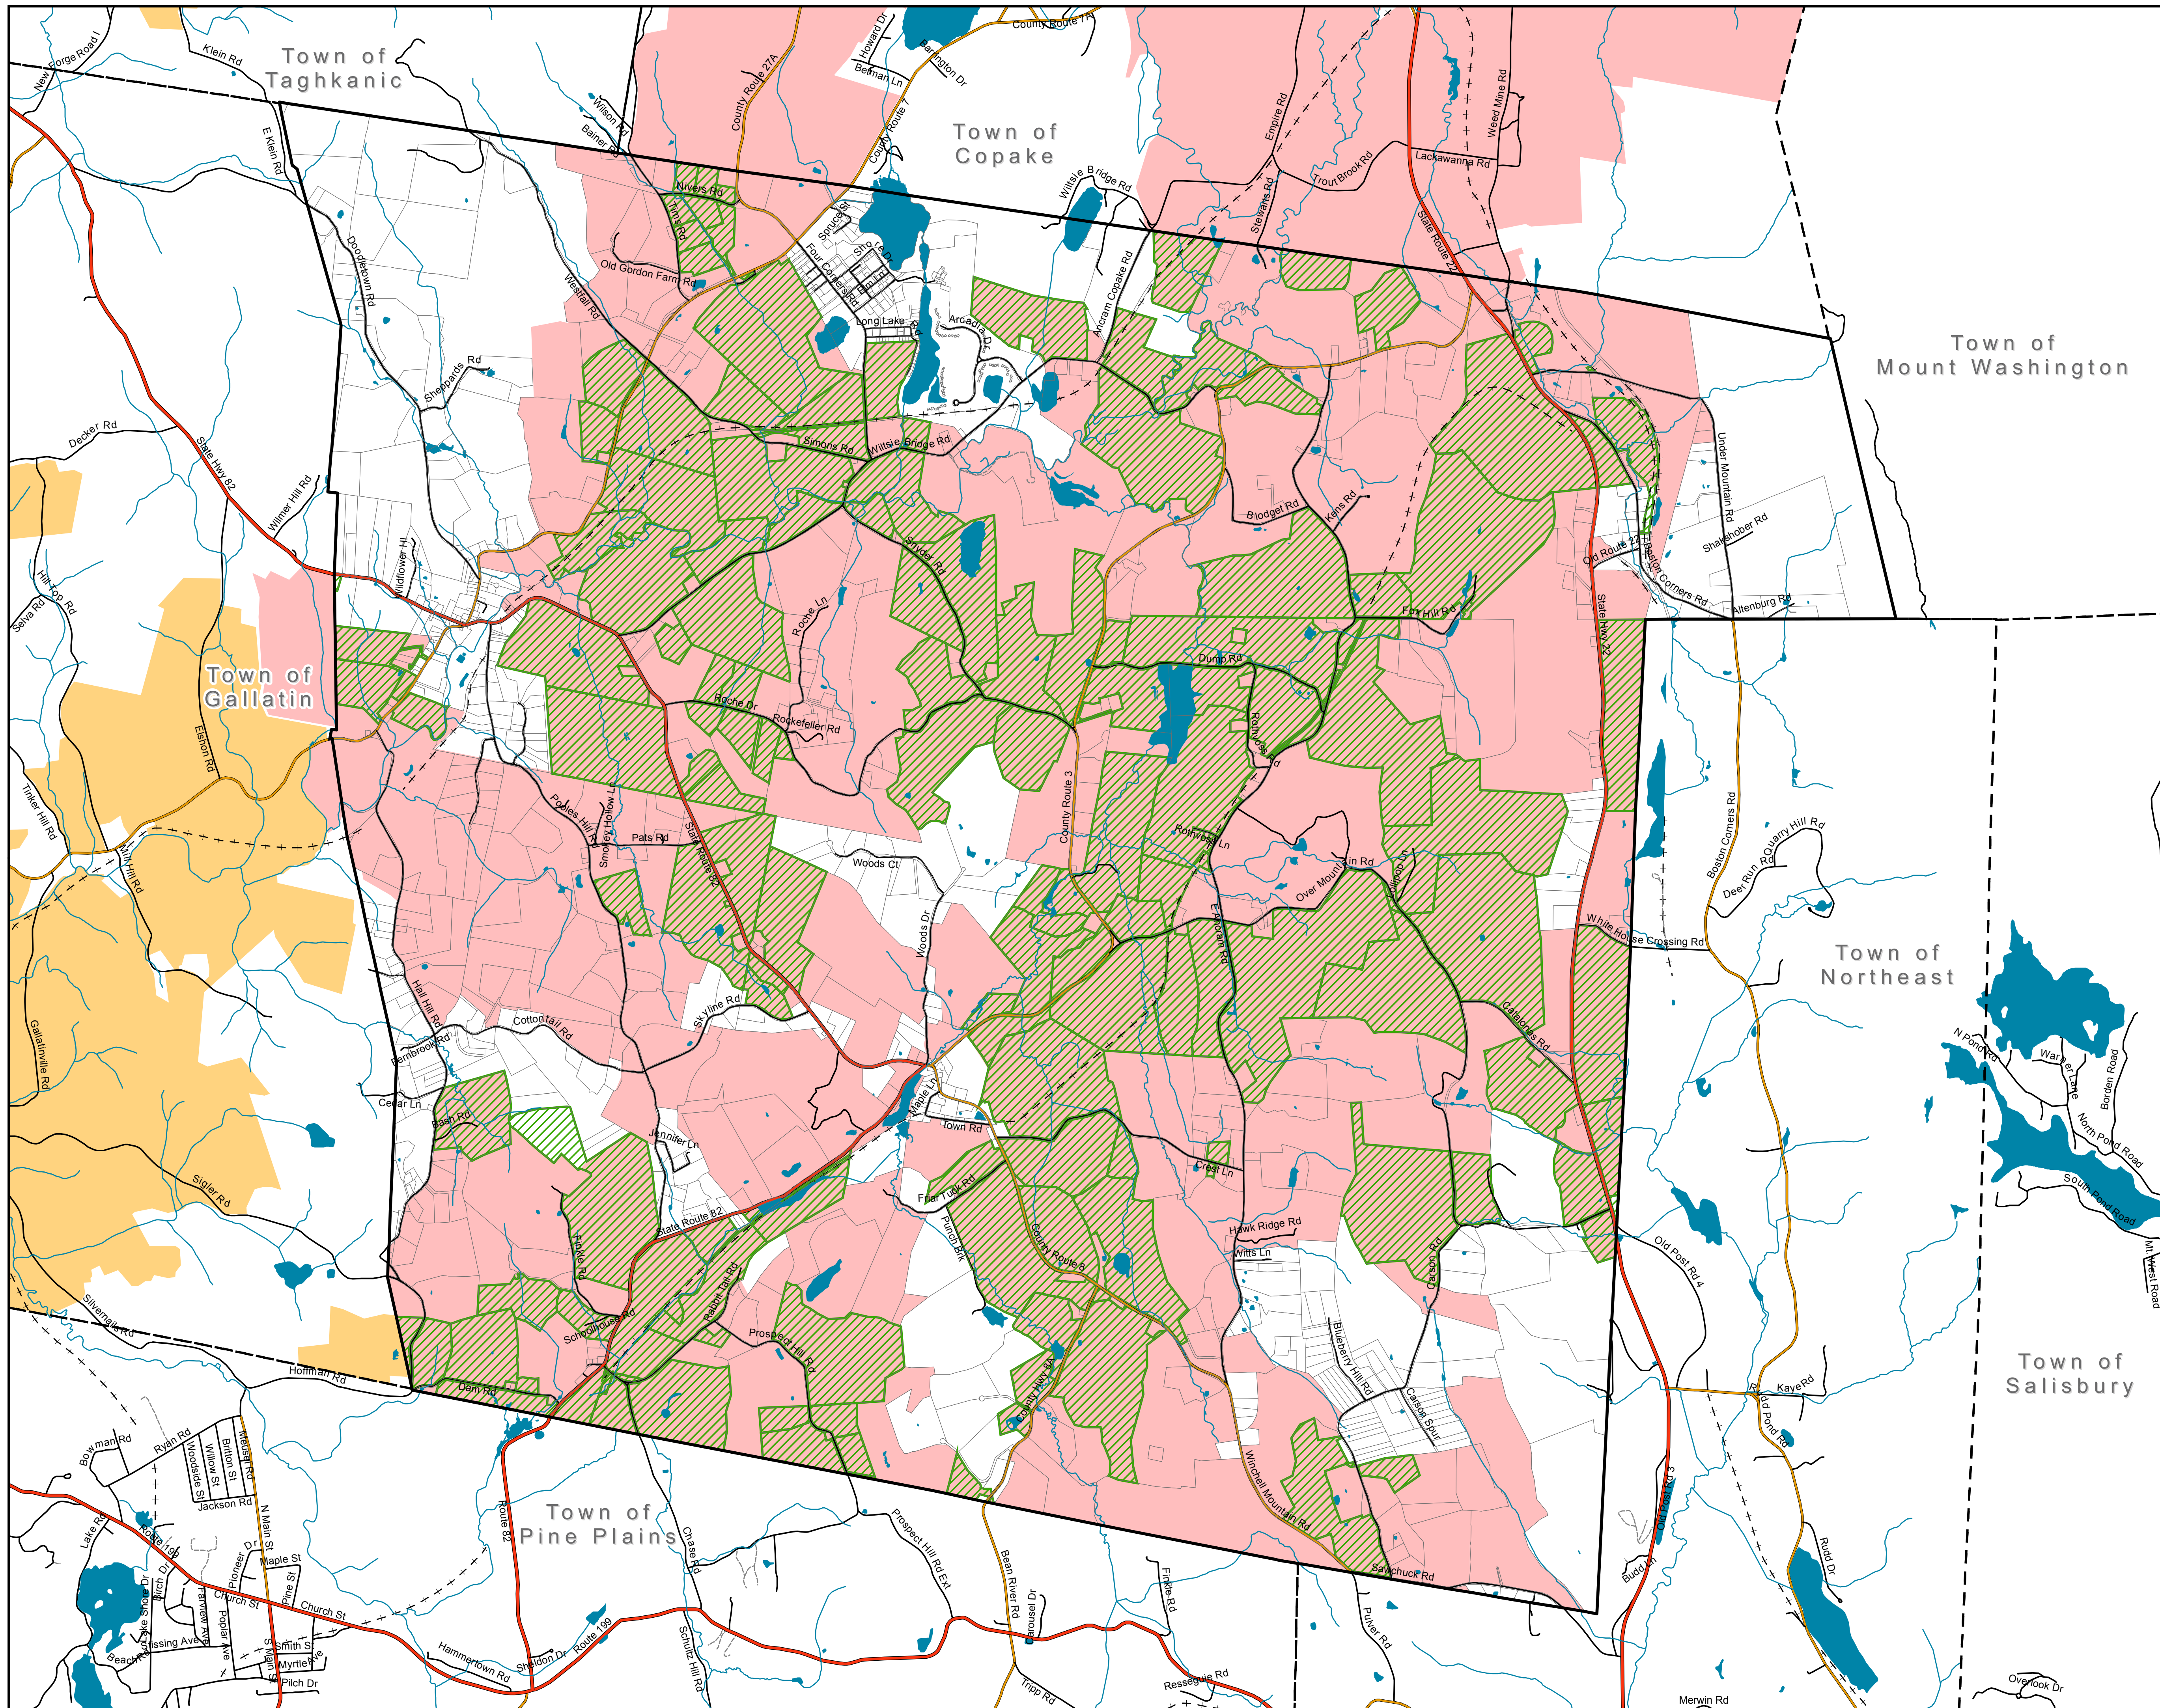

Town of Ancram

Columbia County, NY

Agriculture

- Town Boundary
- Neighboring Towns
- Water
- Streams

Roads

- State Route
- County Road
- Local Road
- Private Road/Parking
- Driveway
- Railroads (abandoned)

Agriculture Class Parcels

- Agriculture Class Parcels
- County Agricultural District #1
- County Agricultural District #4

Draft Map Date:
2-22-2008

**Community Planning &
Environmental Associates**

Nan Stolzenburg, AICP - www.planningbetterplaces.com
152 Stolzenburg Road, Berne, NY 12023
Don Meltz, Planning and GIS - www.donmeltz.com