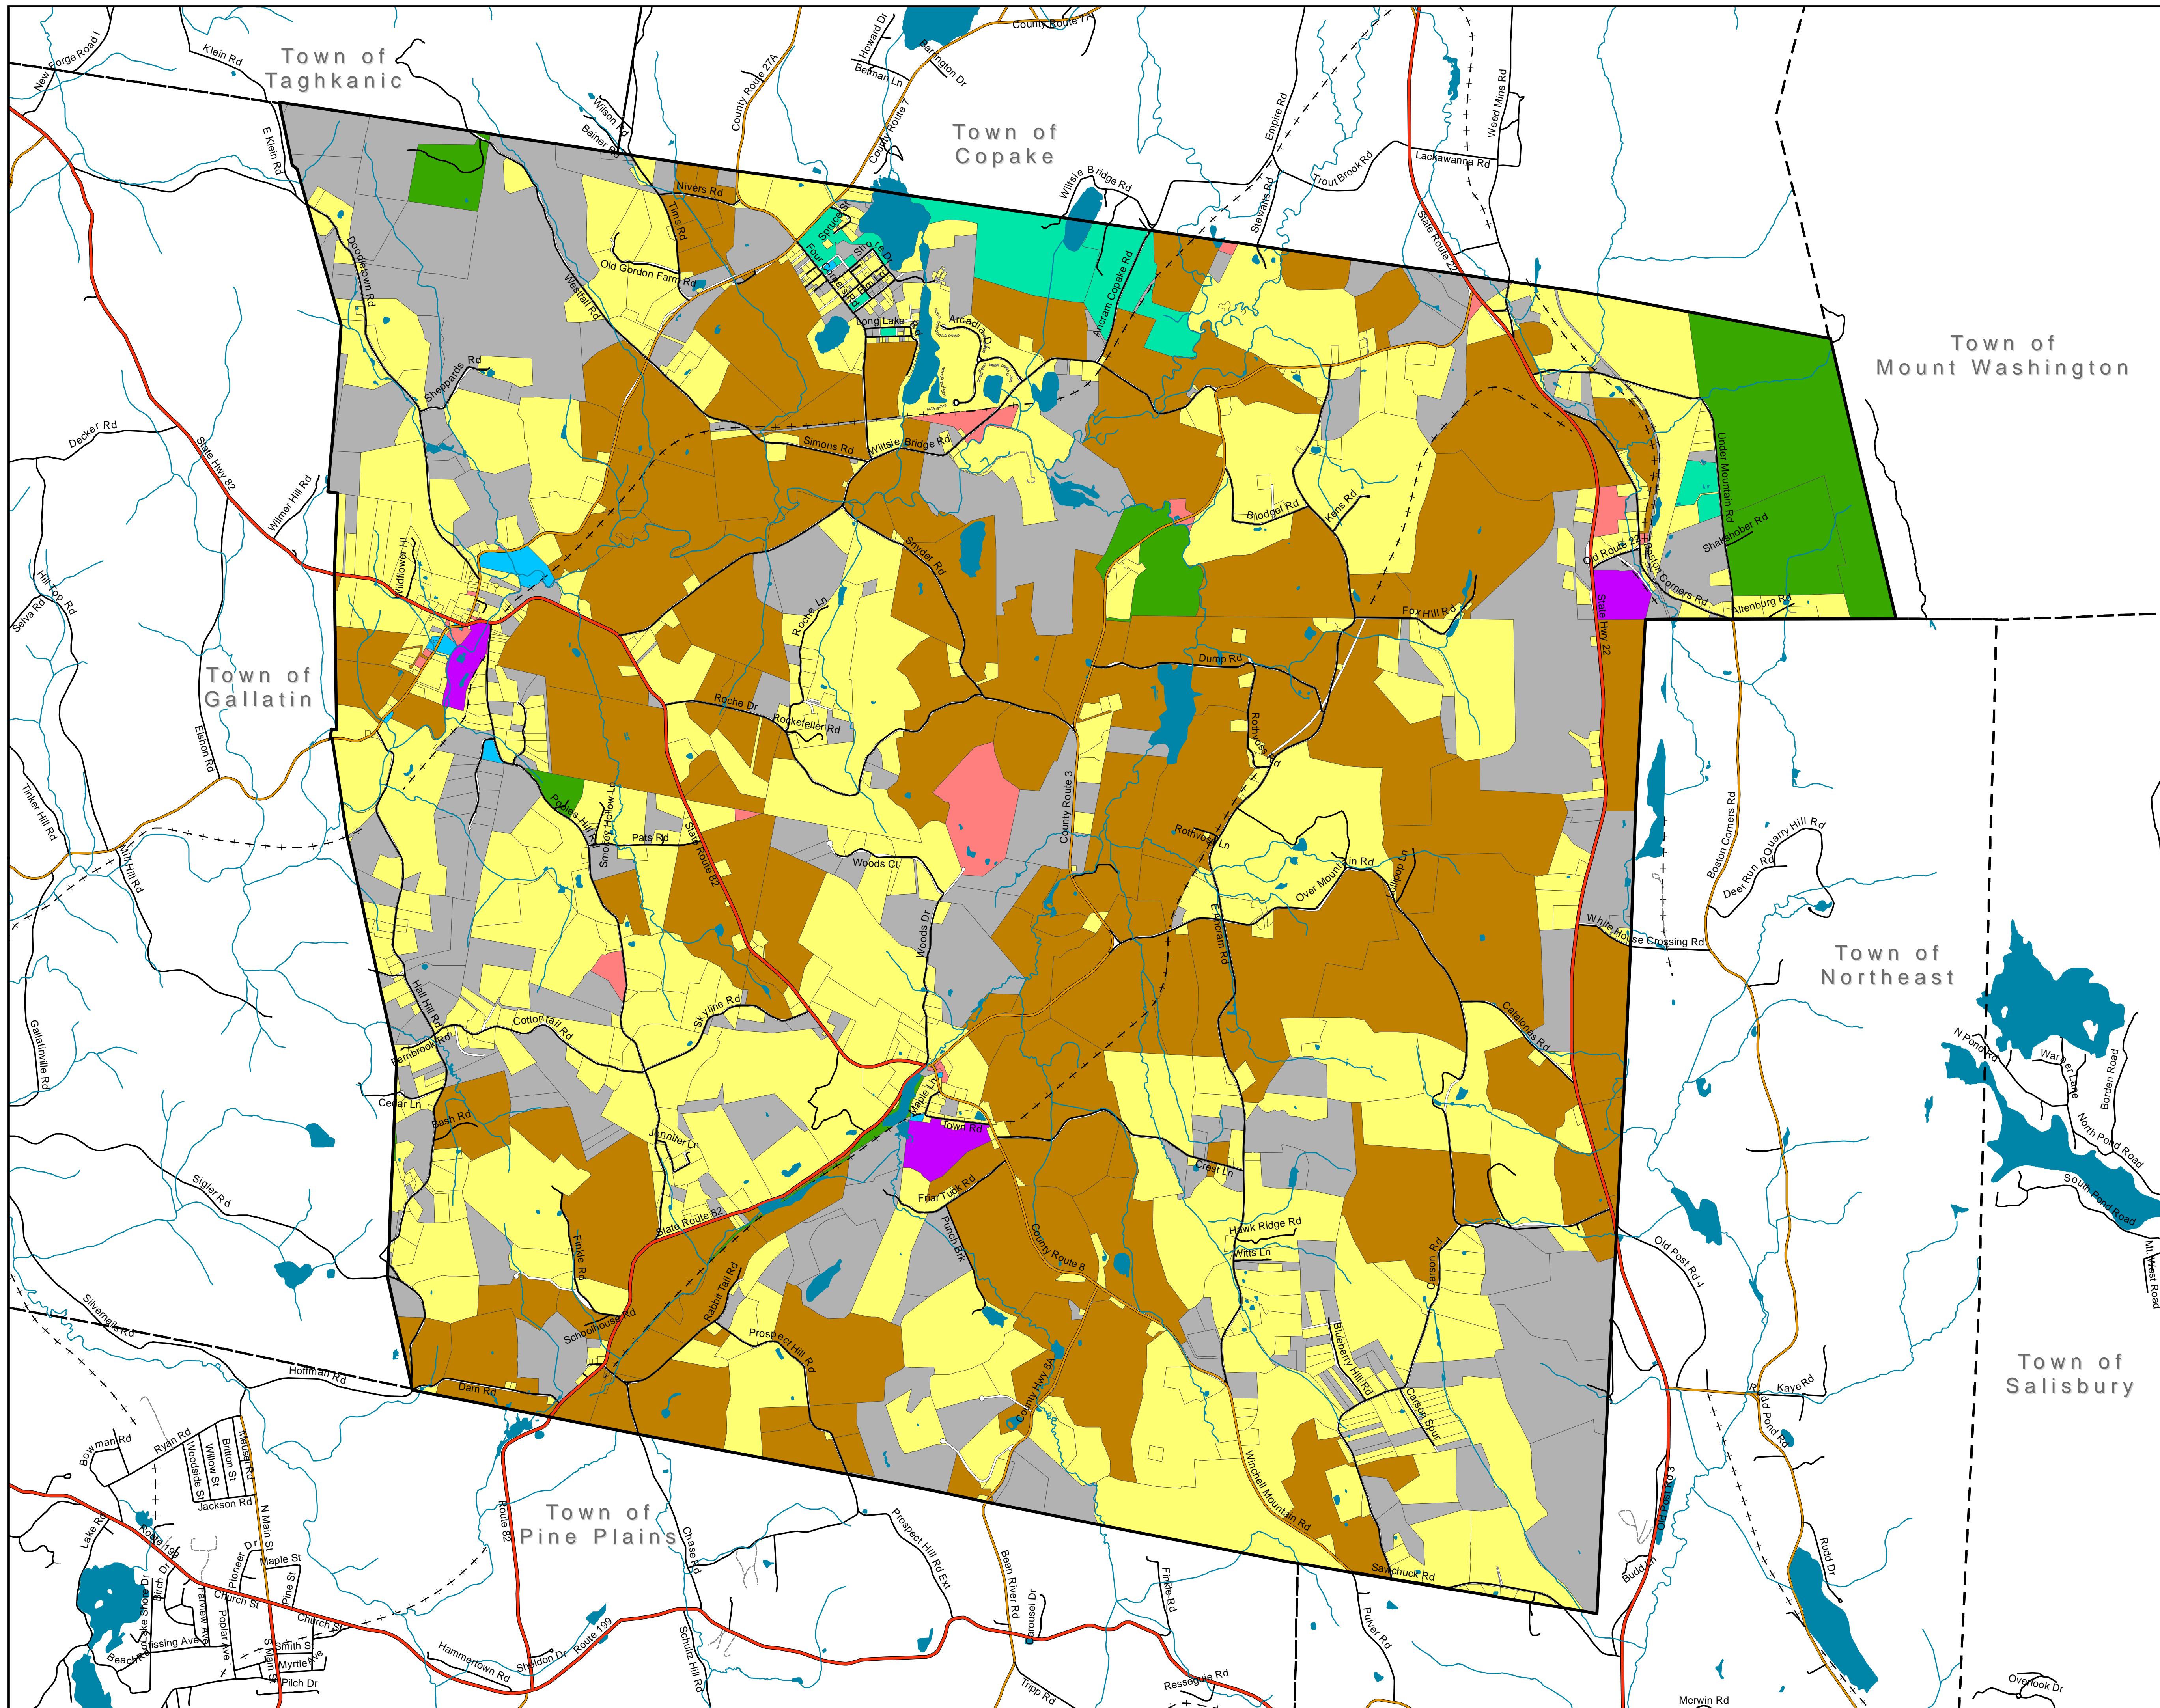

Town of Ancram

Columbia County, NY

Property Class

- Town Boundary
- Neighboring Towns
- Water
- Streams
- Roads**
- State Route
- County Road
- Local Road
- Private Road/Parking
- Driveway
- Railroads (abandoned)
- Property Class**
- Agricultural
- Residential
- Commercial
- Industrial
- Community Services
- Public Services
- Recreation and Entertainment
- Wild, Forested, Conservation Lands and Public Parks
- Vacant Land

Map Date:
January 2011

 **Community Planning &
Environmental Associates**

Nan Stolzenburg, AICP - www.planningbetterplaces.com
152 Stolzenburg Road, Berne, NY 12023
Don Meltz, Planning and GIS - www.donmeltz.com