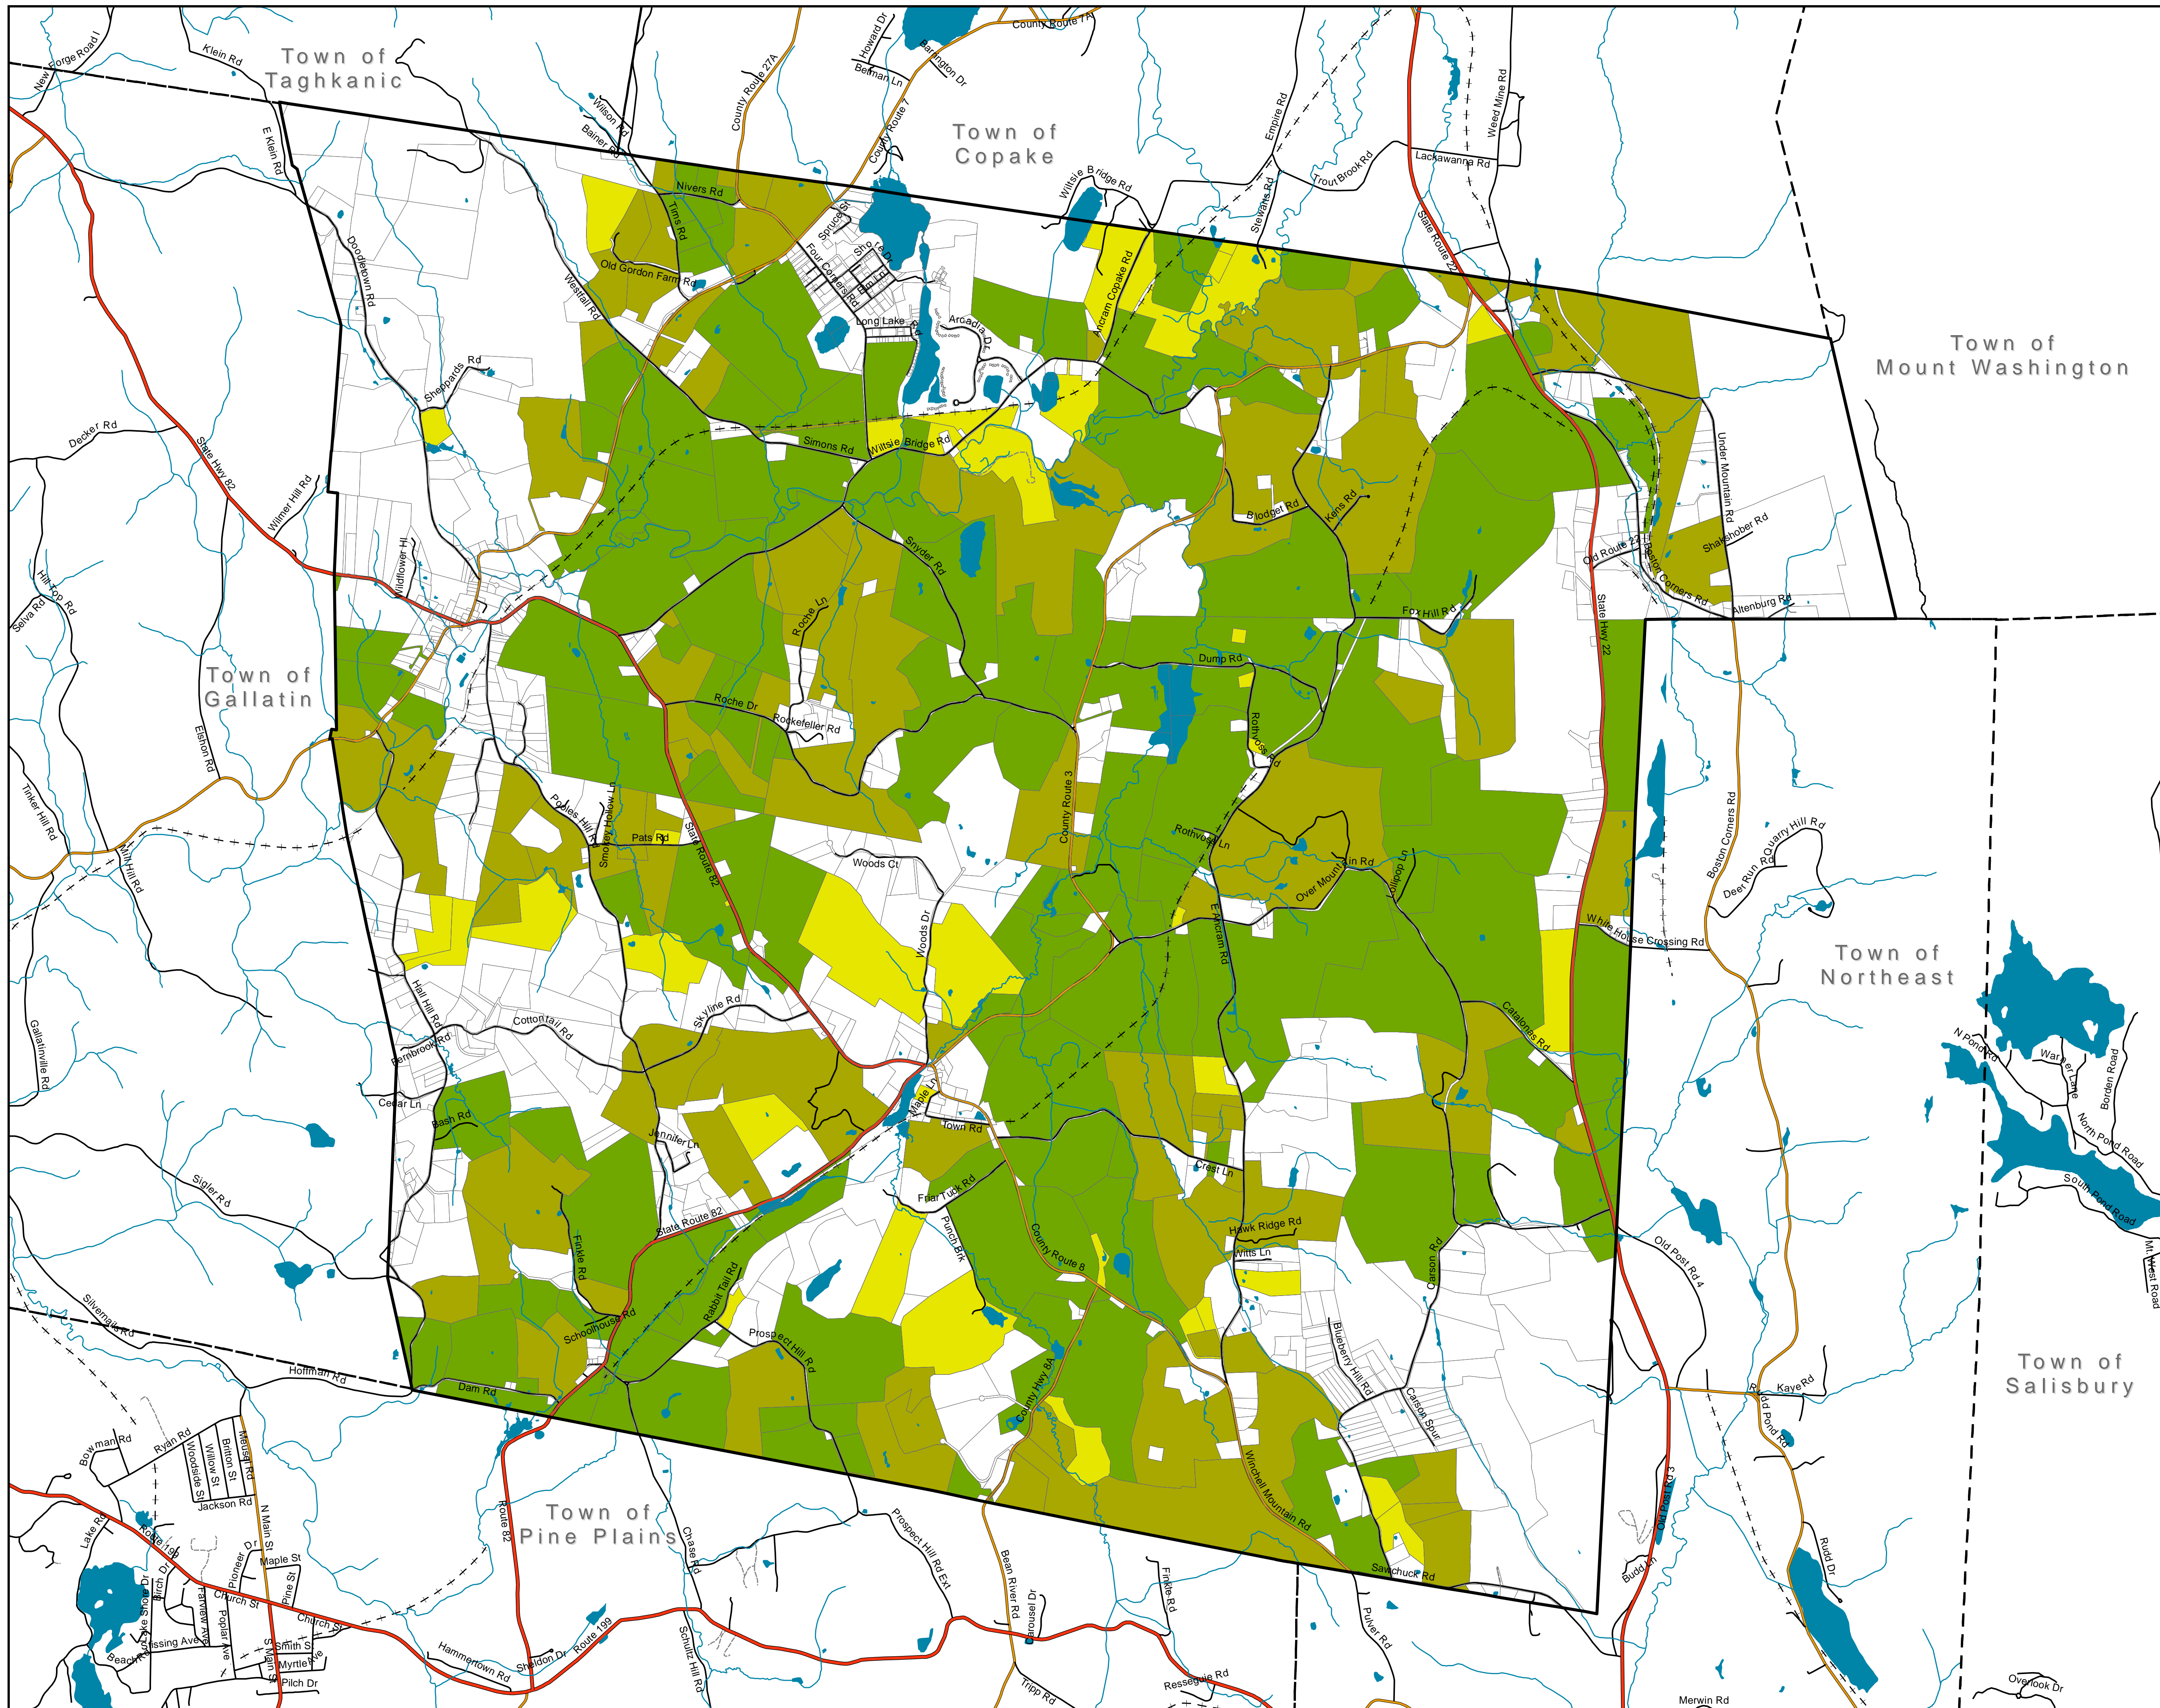

# Town of Ancram

## Columbia County, NY

### Ancram Farmland

- Town Boundary
- Neighboring Towns
- Property Boundaries
- Water
- Streams
- Roads**
- State Route
- County Road
- Local Road
- Private Road/Parking
- Driveway
- Railroads (abandoned)
- Farms Identified**
- Agriculture Class Parcels
- Additional Ag Exempt Parcels
- Additional Identified Farmland

Map Date:  
January 2011

0 0.25 0.5 1 1.5 Miles

 **Community Planning &  
Environmental Associates**

Nan Stolzenburg, AICP - [www.planningbetterplaces.com](http://www.planningbetterplaces.com)  
152 Stolzenburg Road, Berne, NY 12023  
Don Meltz, Planning and GIS - [www.donmeltz.com](http://www.donmeltz.com)