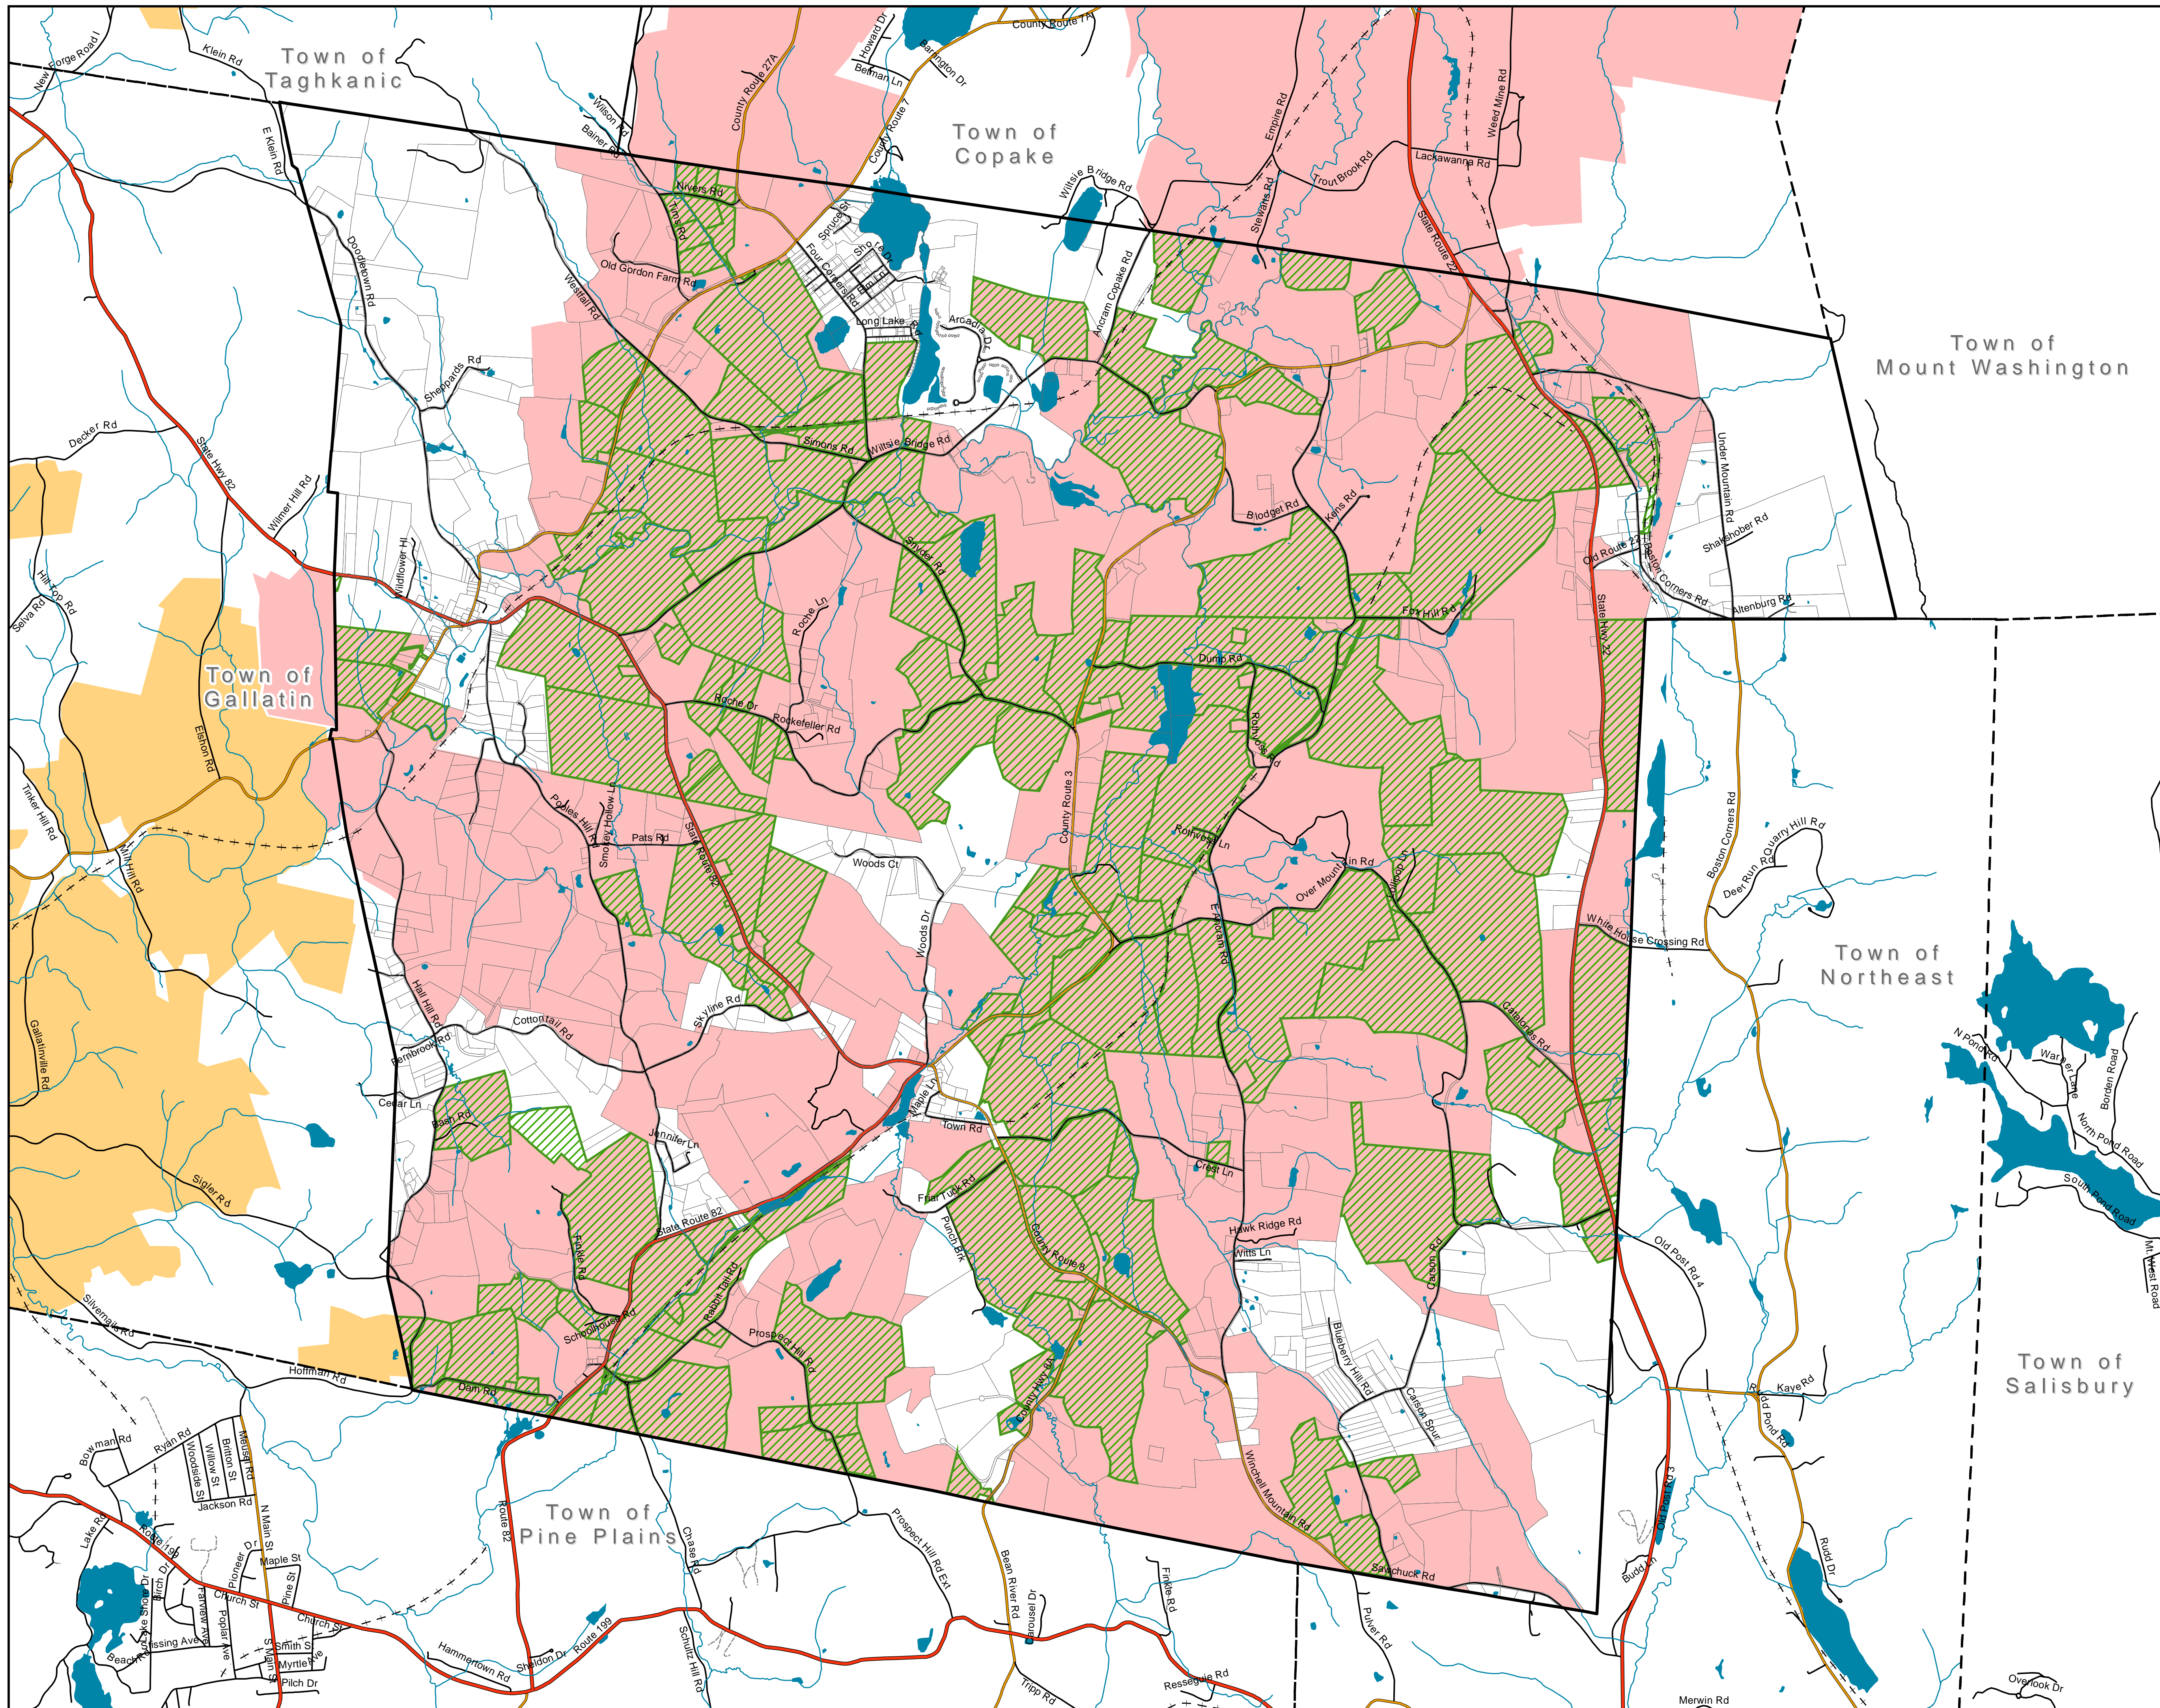

Town of Ancram

Columbia County, NY

Agriculture

- Town Boundary
- Neighboring Towns
- Water
- Streams

Roads

- State Route
- County Road
- Local Road
- Private Road/Parking
- Driveway
- Railroads (abandoned)

Agriculture Class Parcels

- Agriculture Class Parcels
- Ag District #1
- Ag District #4

County Agricultural Districts

- Ag District #1
- Ag District #4

Map Date:
January 2011

**Community Planning &
Environmental Associates**