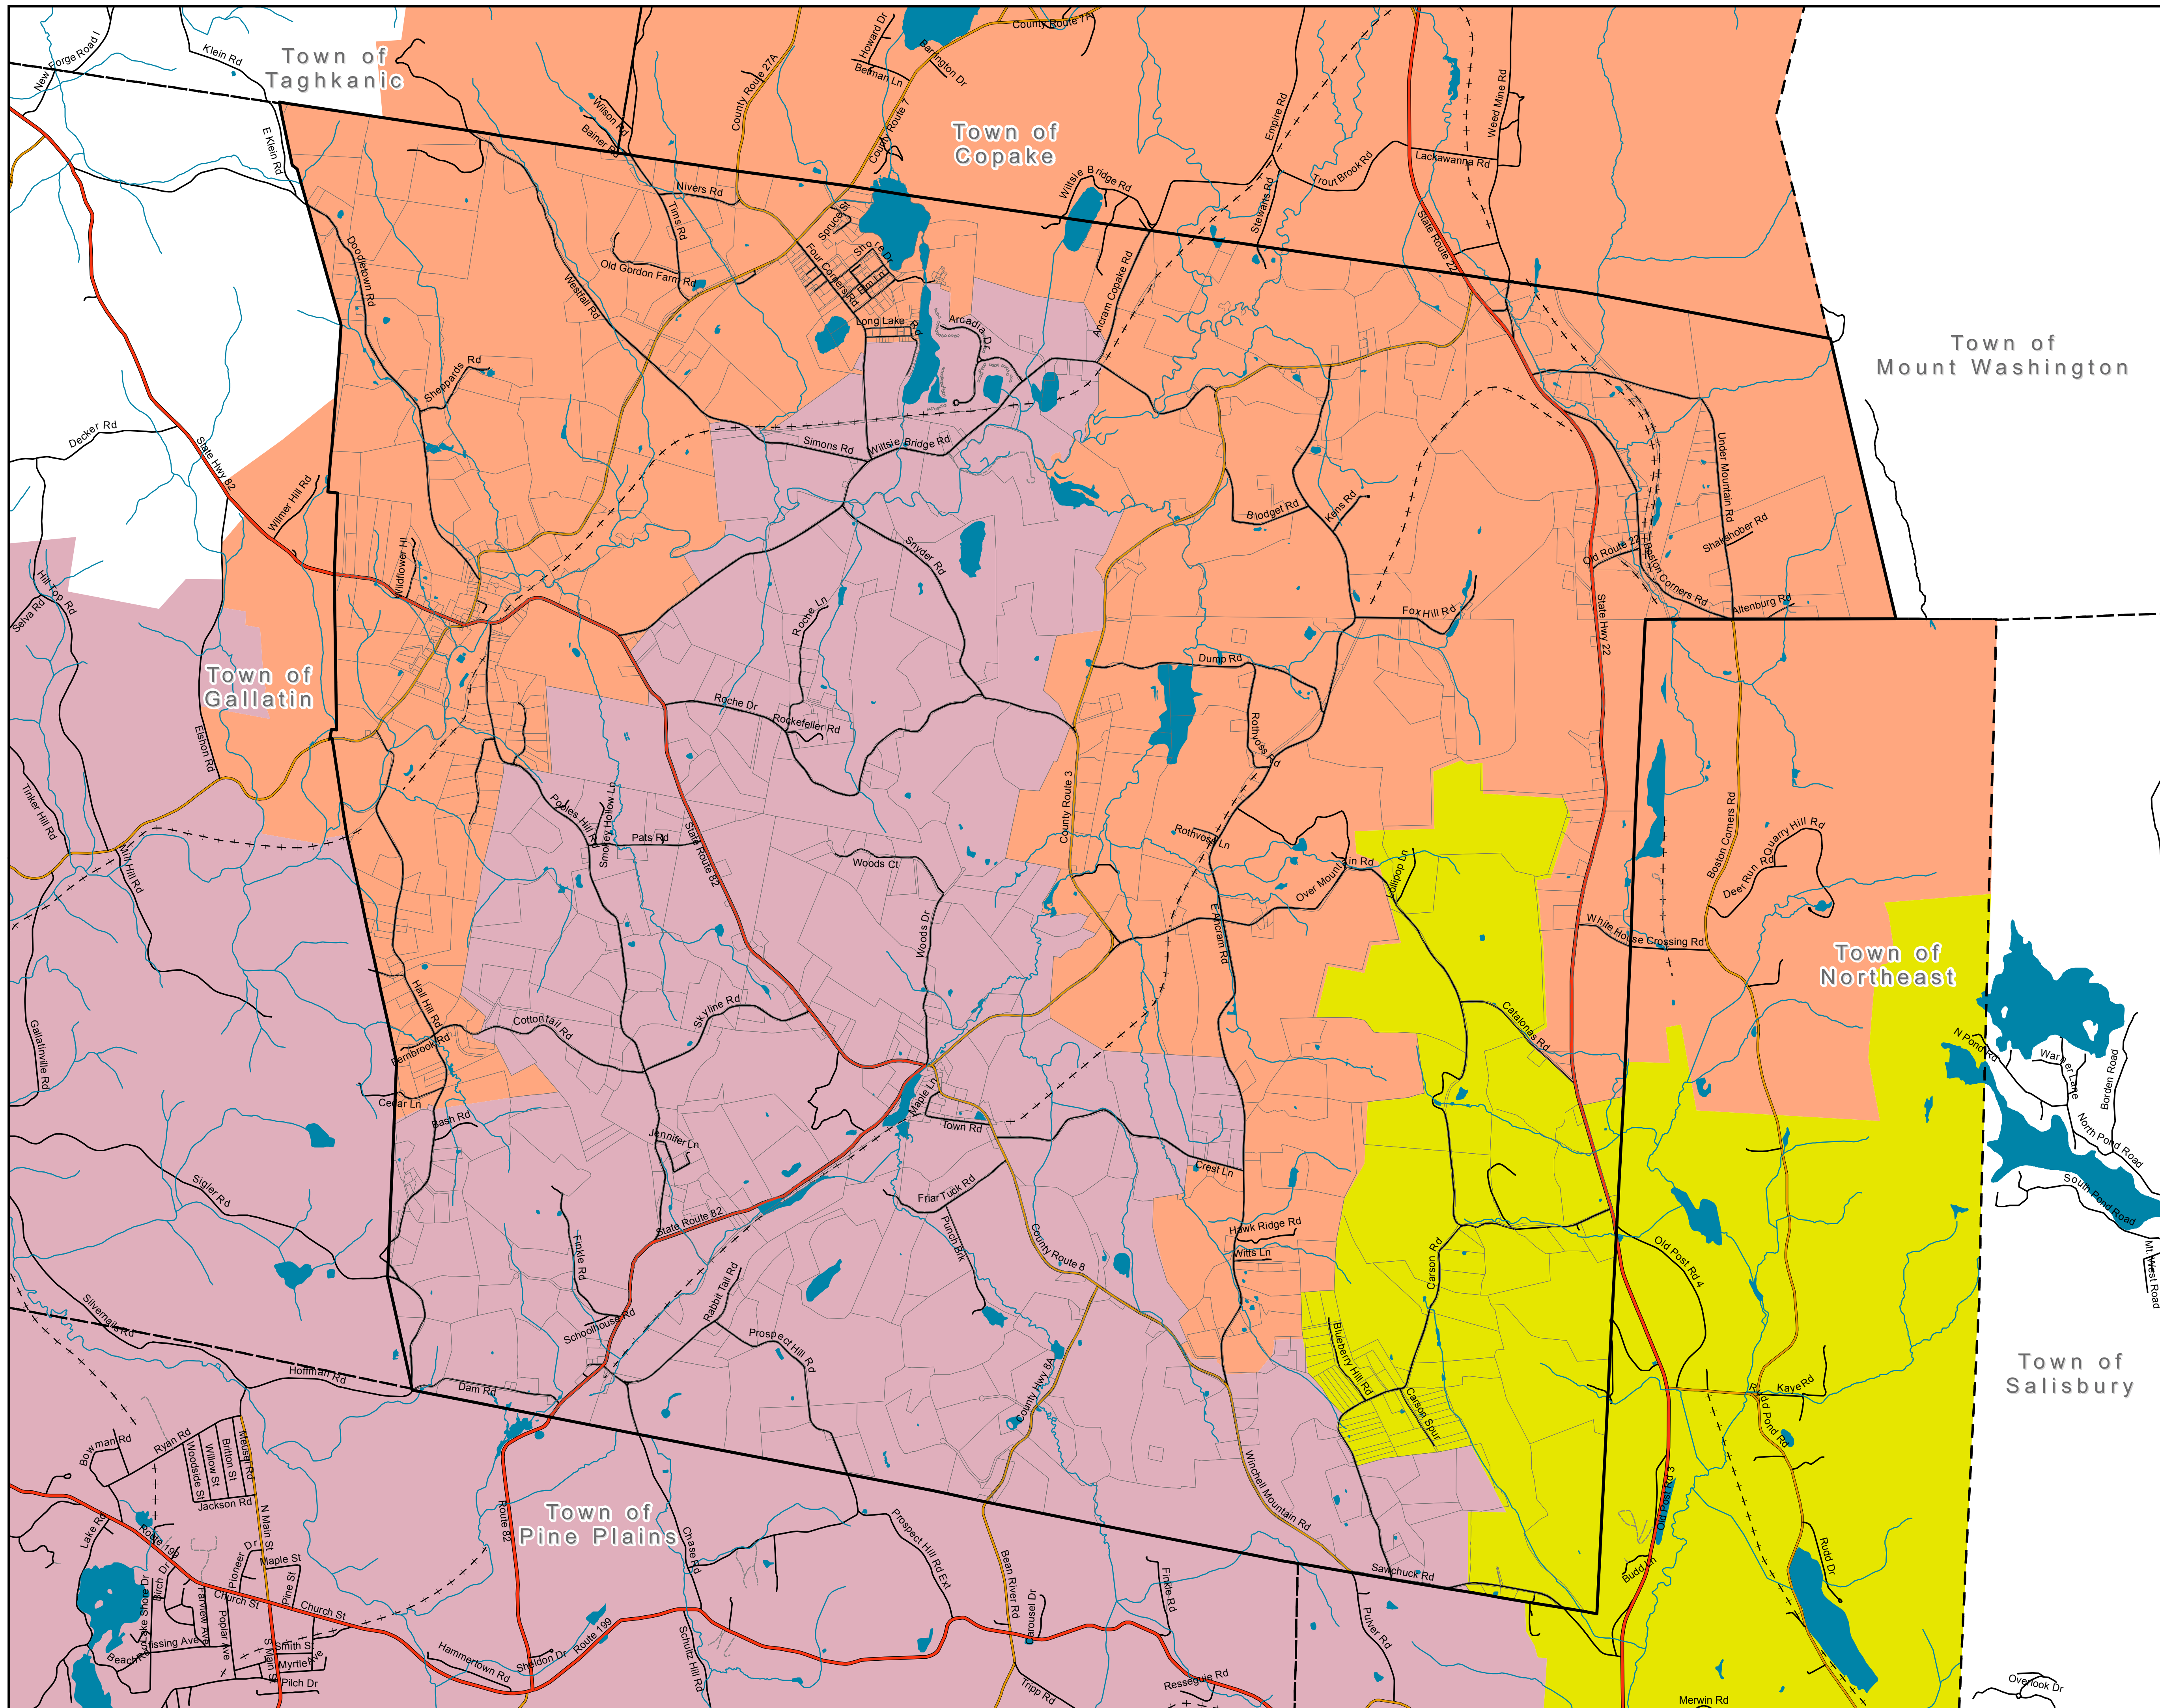

Town of Ancram

Columbia County, NY

School Districts

- Town Boundary
- Neighboring Towns
- Water
- Streams
- Roads**
- State Route
- County Road
- Local Road
- Private Road/Parking
- Driveway
- Railroads (abandoned)

School Districts

- Northeast
- Pine Plains
- Taconic Hills

Draft Map Date:
2-22-2008

0 0.25 0.5 1 1.5 Miles

**Community Planning &
Environmental Associates**

Nan Stolzenburg, AICP - www.planningbetterplaces.com
152 Stolzenburg Road, Berne, NY 12023
Don Meltz, Planning and GIS - www.donmeltz.com