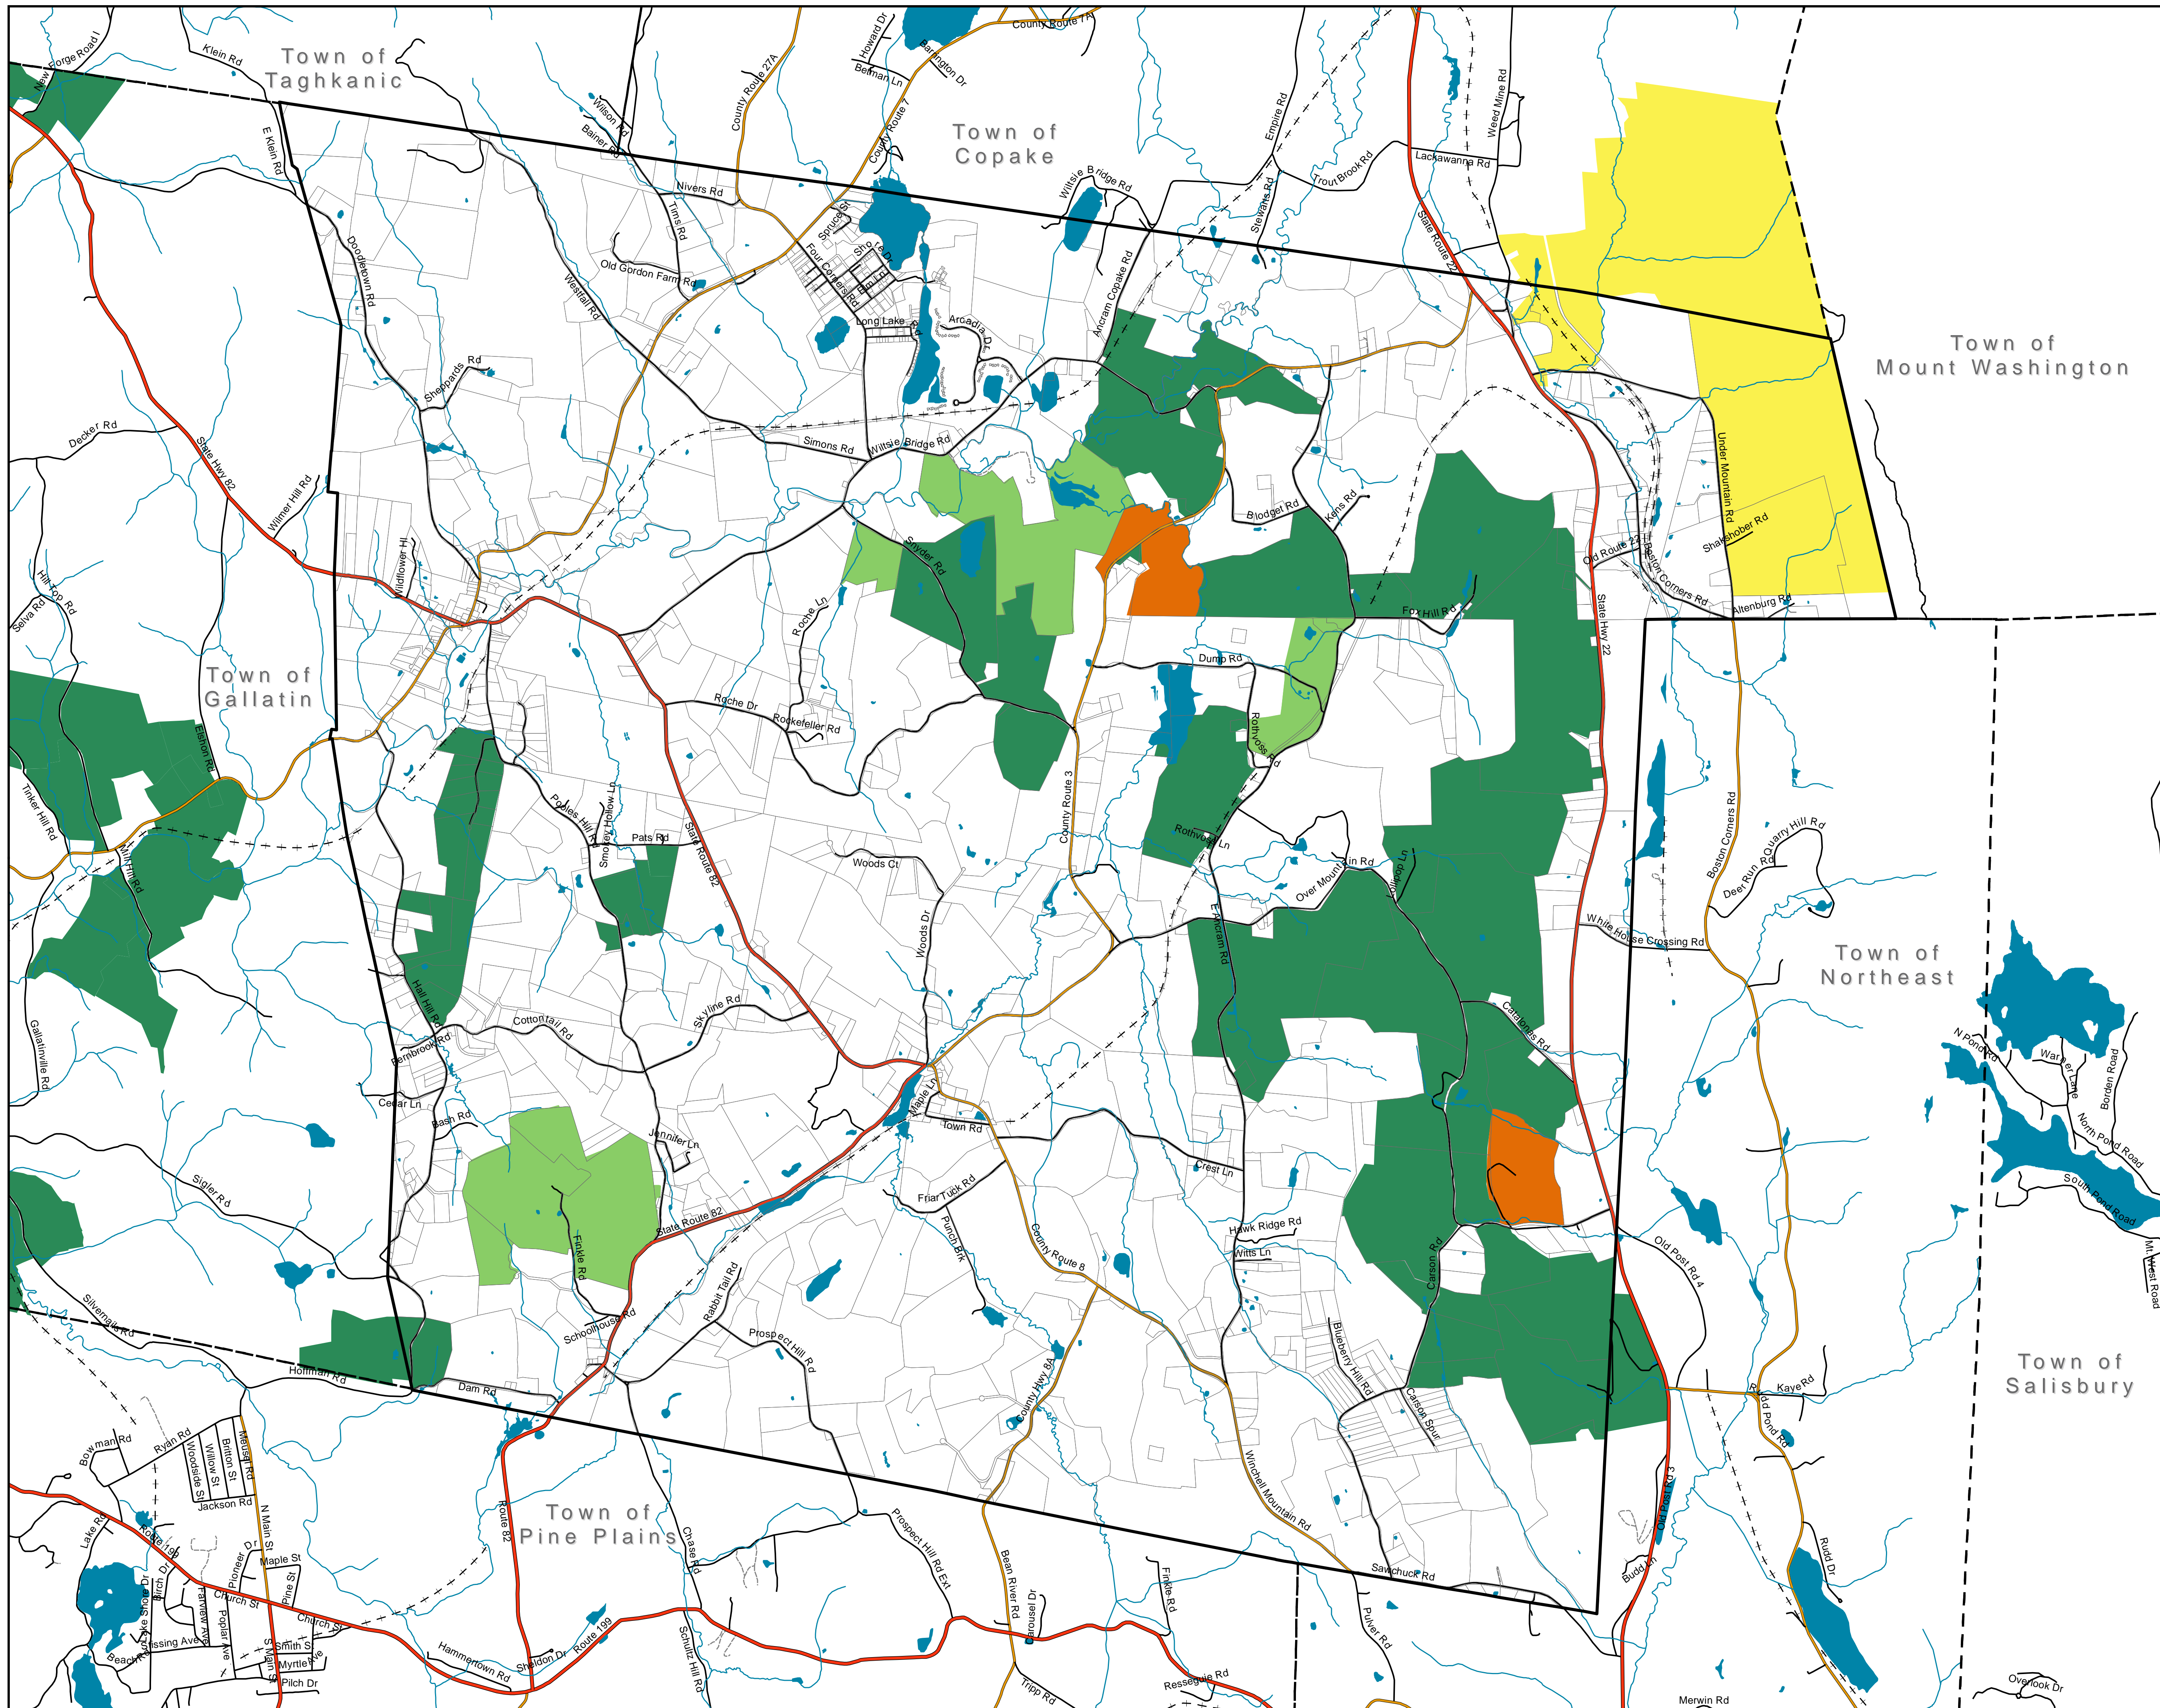

Town of Ancram

Columbia County, NY

Preserved Properties

- Town Boundary
- Neighboring Towns
- Property Boundaries
- Water
- Streams

Roads

- State Route
- County Road
- Local Road
- Private Road/Parking
- Driveway
- Railroads (abandoned)

Public Areas

- Public by CLC
- Public by Government

Private Easements

- Private Easement by CLC
- Private Easement by DLC

Map Date:
January 2011

0 0.25 0.5 1 1.5 Miles

**Community Planning &
Environmental Associates**