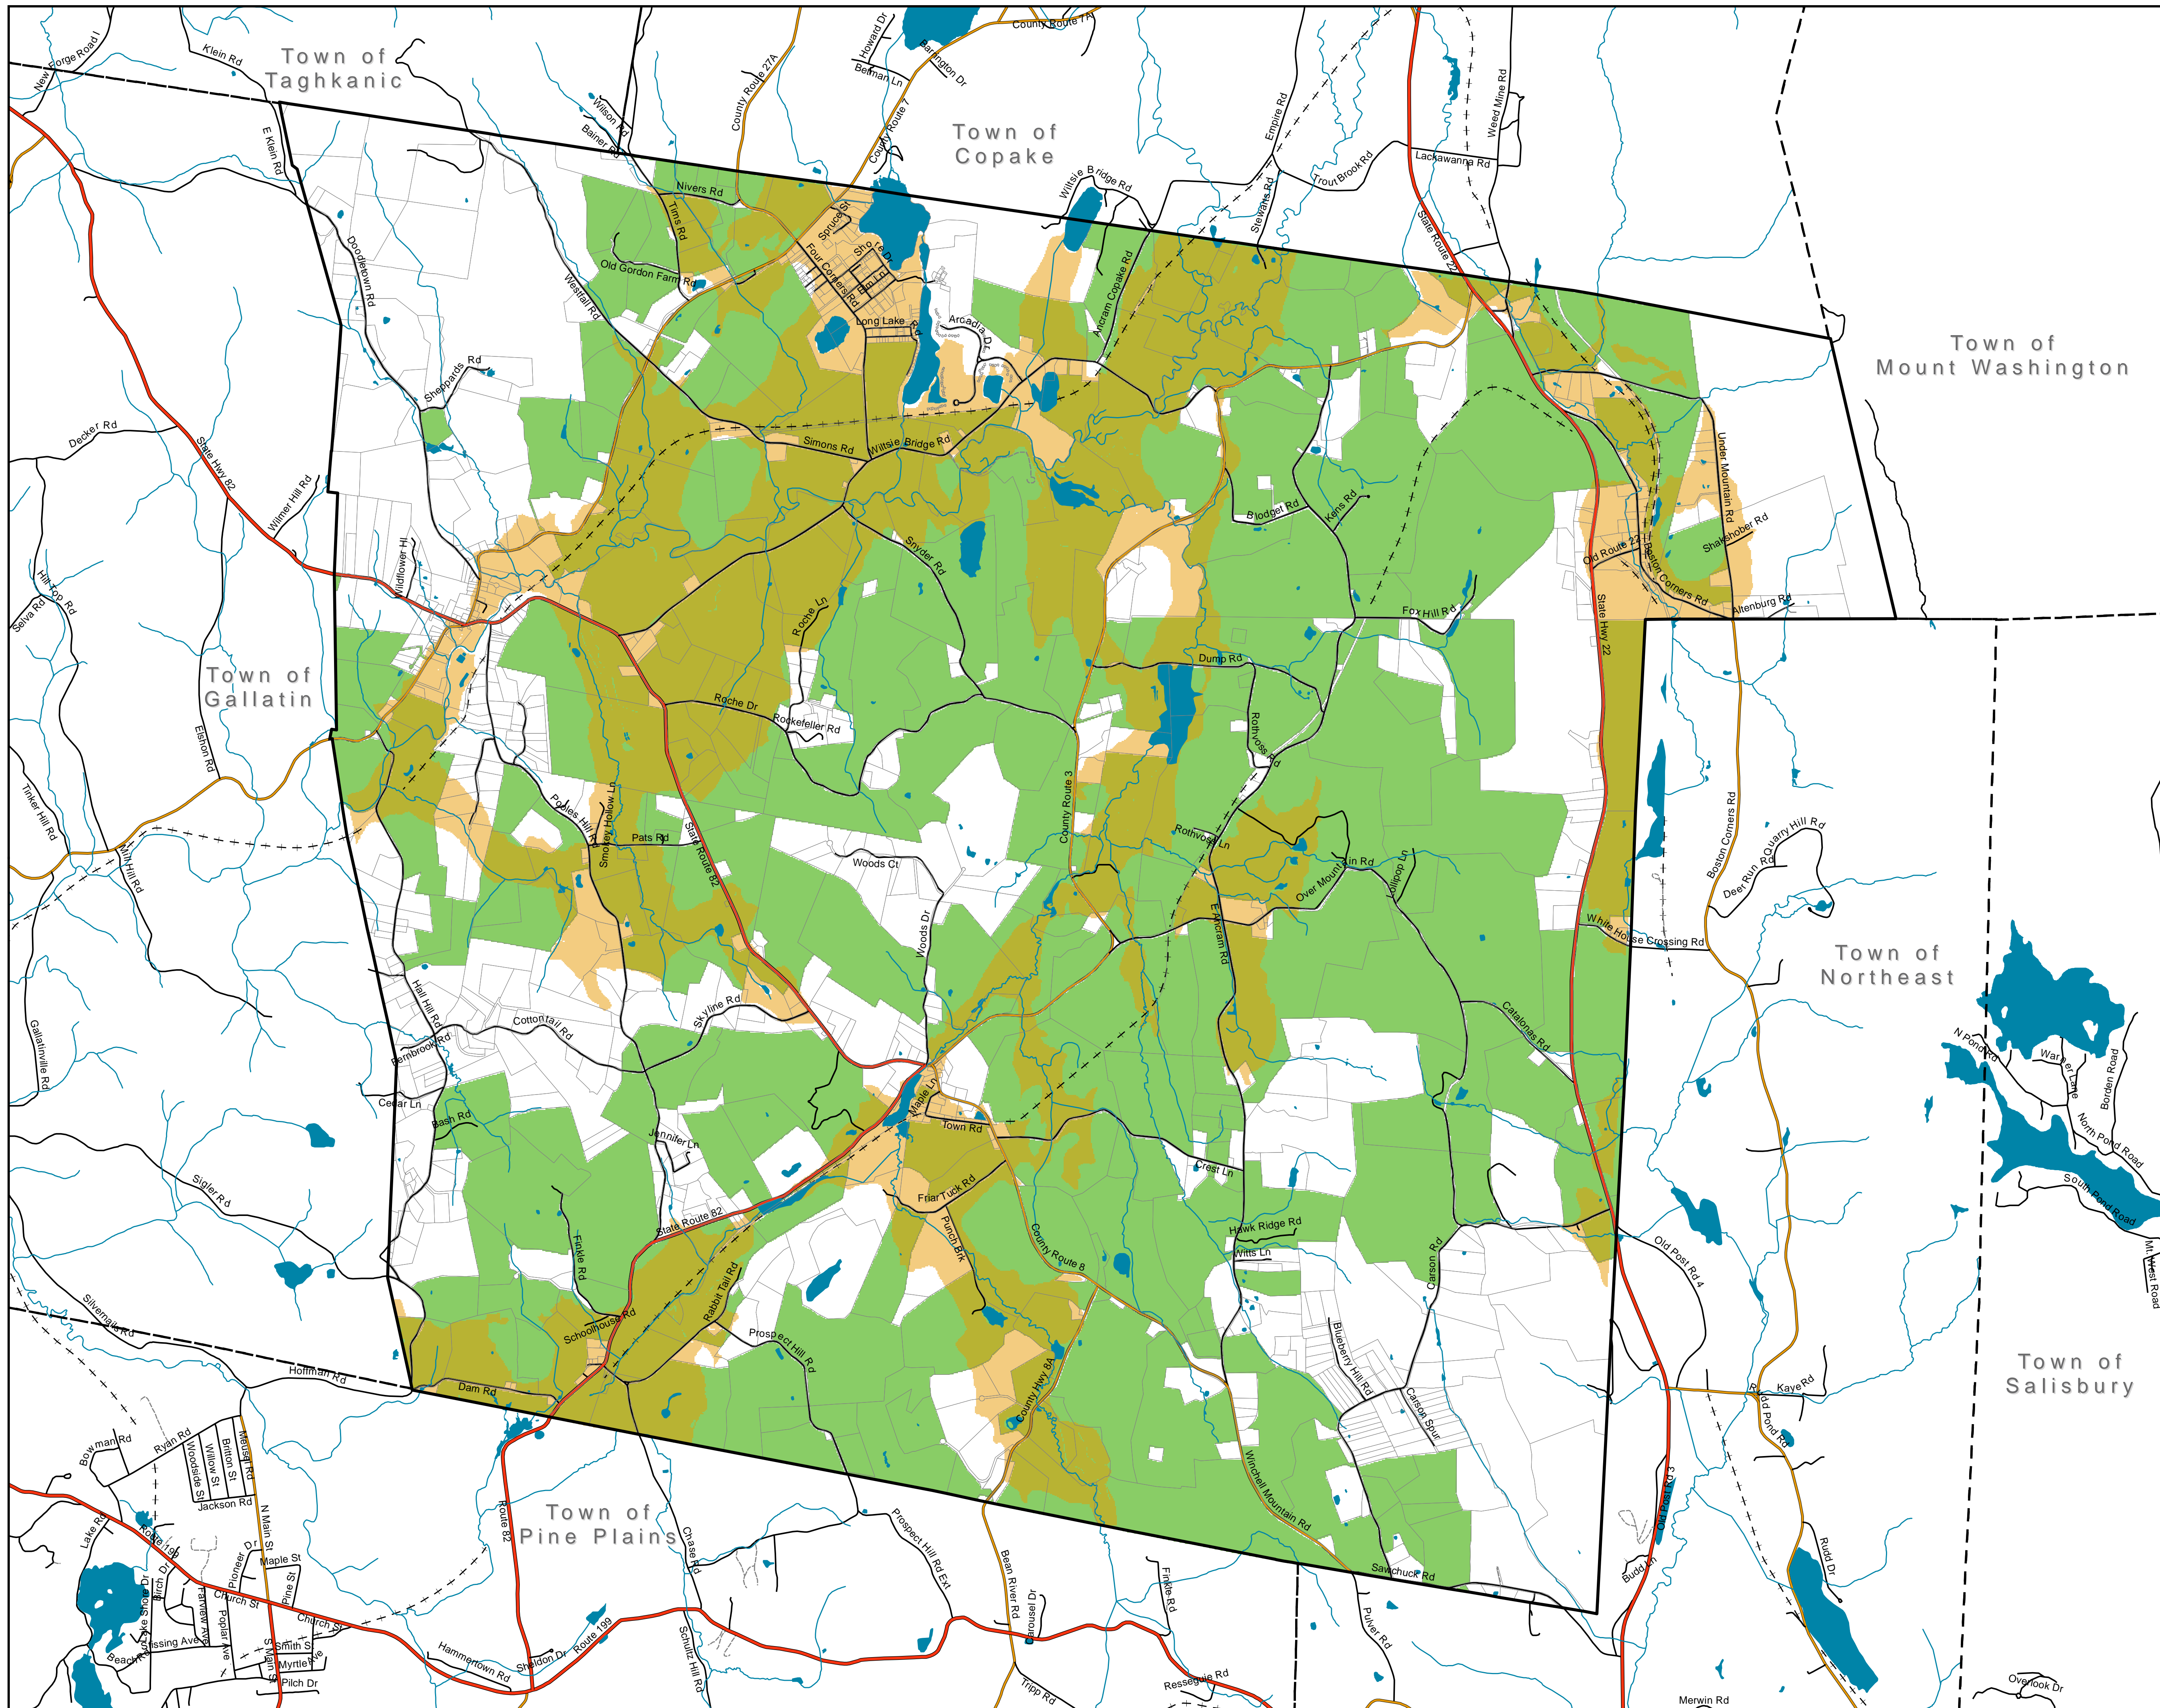

# Town of Ancram

## Columbia County, NY

### Identified Farmland and Unconsolidated Aquifers

- Town Boundary
- Neighboring Towns
- Water
- Streams
- Roads**
- State Route
- County Road
- Local Road
- Private Road/Parking
- Driveway
- Railroads (abandoned)
- Farms Identified
- Unconsolidated Aquifers

Map Date:  
January 2011

0 0.25 0.5 1 1.5 Miles

 **Community Planning &  
Environmental Associates**

Nan Stolzenburg, AICP - [www.planningbetterplaces.com](http://www.planningbetterplaces.com)  
152 Stolzenburg Road, Berne, NY 12023  
Don Meltz, Planning and GIS - [www.donmeltz.com](http://www.donmeltz.com)